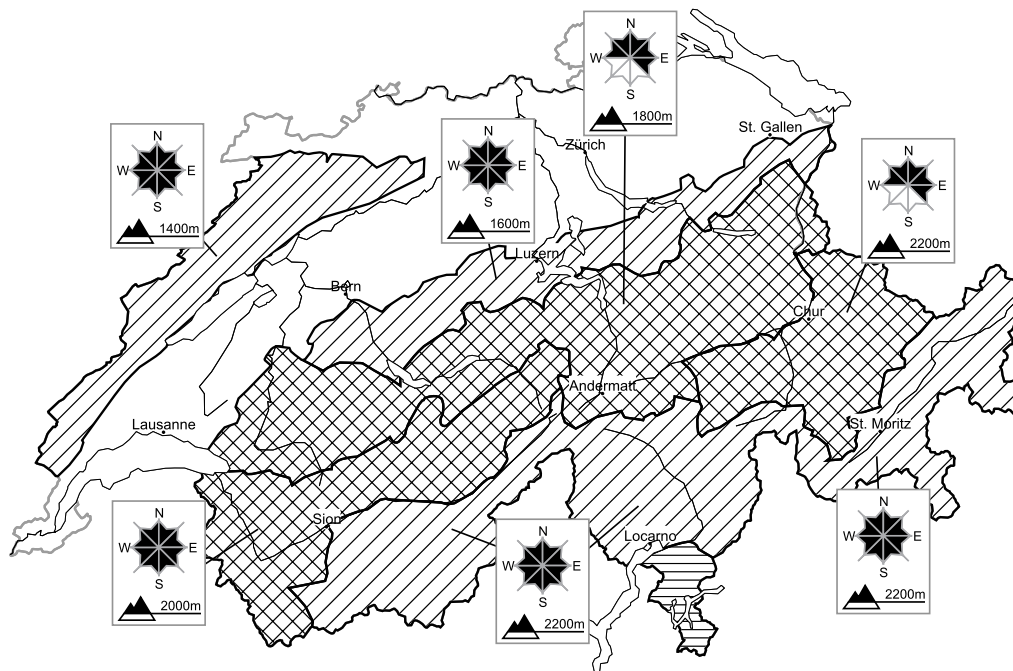

## Considerable avalanche danger will be encountered over a wide area

Edition: 2.3.2018, 08:00 / Next update: 2.3.2018, 17:00

### Avalanche danger

region G

Level 1, low

A favourable avalanche situation will prevail. Individual avalanche prone locations are to be found in particular in extremely steep terrain. Restraint should be exercised because avalanches can sweep people along and give rise to falls.

Danger levels

WSL Institute for Snow and  
Avalanche Research SLF  
www.slf.ch