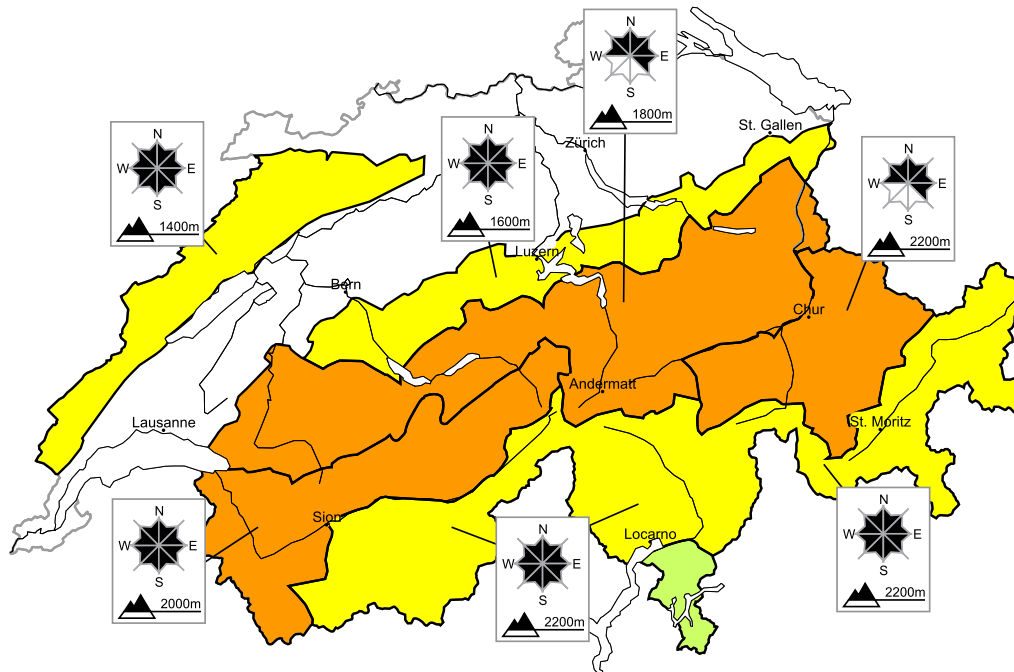

Considerable avalanche danger will be encountered over a wide area

Edition: 1.3.2018, 17:00 / Next update: 2.3.2018, 08:00

Avalanche danger

region G

Level 1, low

A favourable avalanche situation will prevail. Individual avalanche prone locations are to be found in particular in extremely steep terrain. Restraint should be exercised because avalanches can sweep people along and give rise to falls.

Danger levels

1 low

2 moderate

3 consider.

4 high

5 very high

WSL Institute for Snow and
Avalanche Research SLF
www.slf.ch