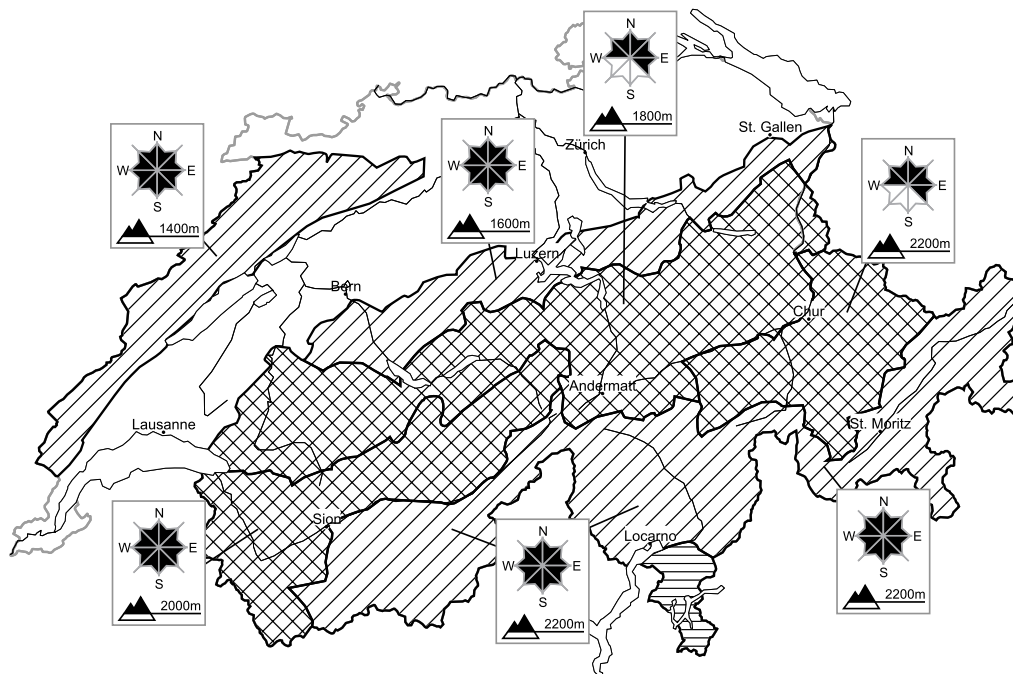

Considerable avalanche danger will be encountered over a wide area

Edition: 1.3.2018, 17:00 / Next update: 2.3.2018, 08:00

Avalanche danger

region G

Level 1, low

A favourable avalanche situation will prevail. Individual avalanche prone locations are to be found in particular in extremely steep terrain. Restraint should be exercised because avalanches can sweep people along and give rise to falls.

Danger levels