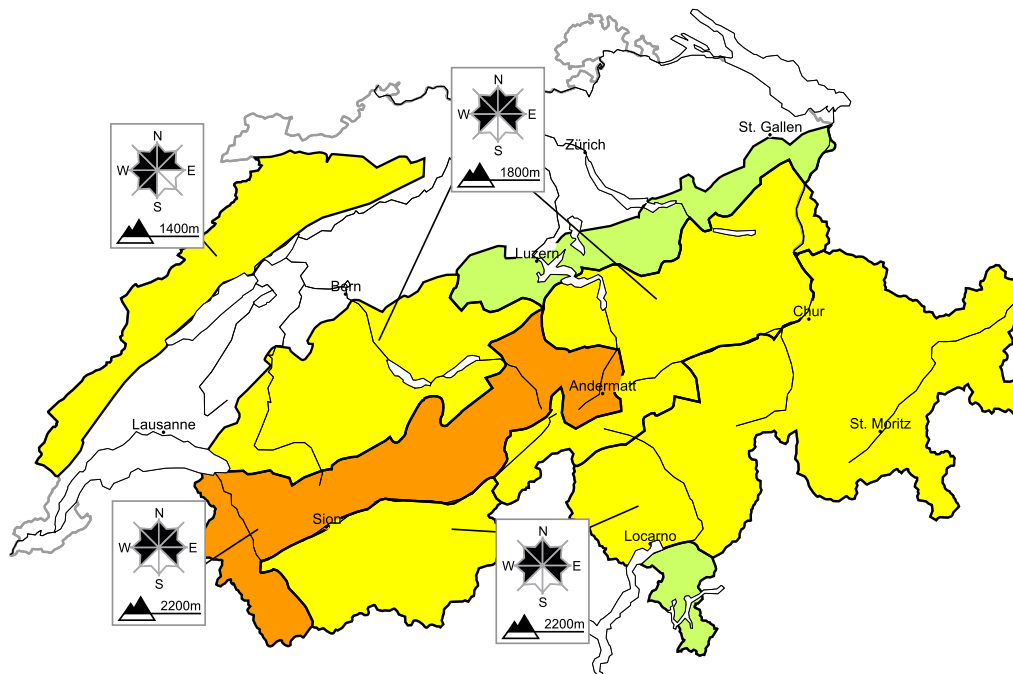

Considerable avalanche danger will be encountered in some regions

Edition: 1.3.2018, 08:00 / Next update: 1.3.2018, 17:00

Avalanche danger

region E

Level 1, low

A favourable avalanche situation will prevail. Individual avalanche prone locations are to be found in particular in extremely steep terrain. Restraint should be exercised because avalanches can sweep people along and give rise to falls.

Danger levels

1 low

2 moderate

3 consider.

4 high

5 very high

WSL Institute for Snow and
Avalanche Research SLF
www.slf.ch