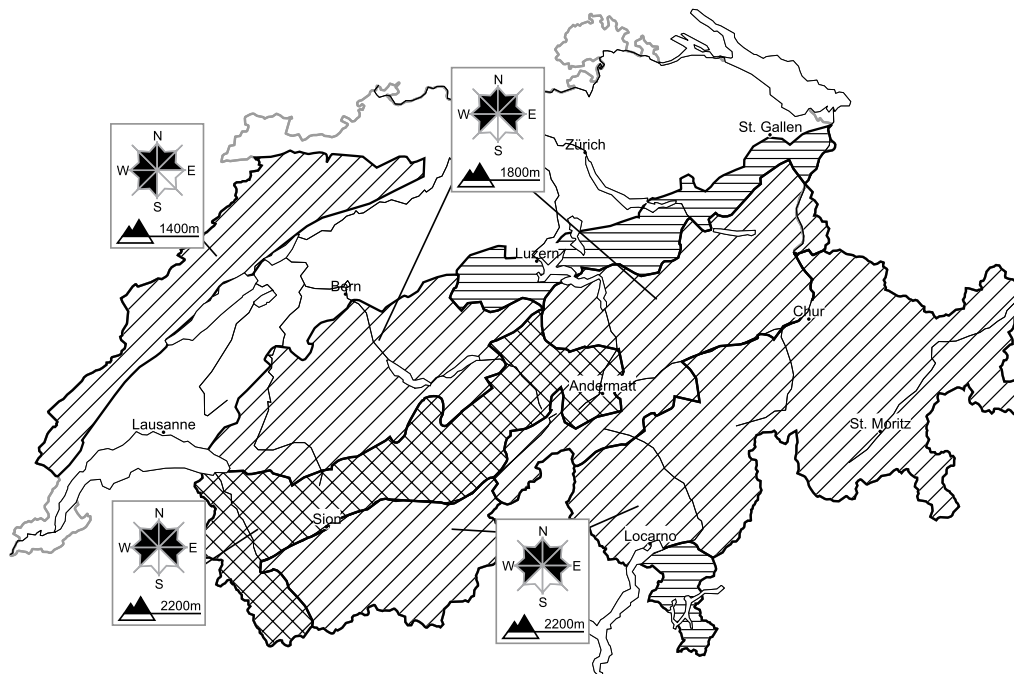

Considerable avalanche danger will be encountered in some regions

Edition: 1.3.2018, 08:00 / Next update: 1.3.2018, 17:00

Avalanche danger

region E

Level 1, low

A favourable avalanche situation will prevail. Individual avalanche prone locations are to be found in particular in extremely steep terrain. Restraint should be exercised because avalanches can sweep people along and give rise to falls.

Danger levels