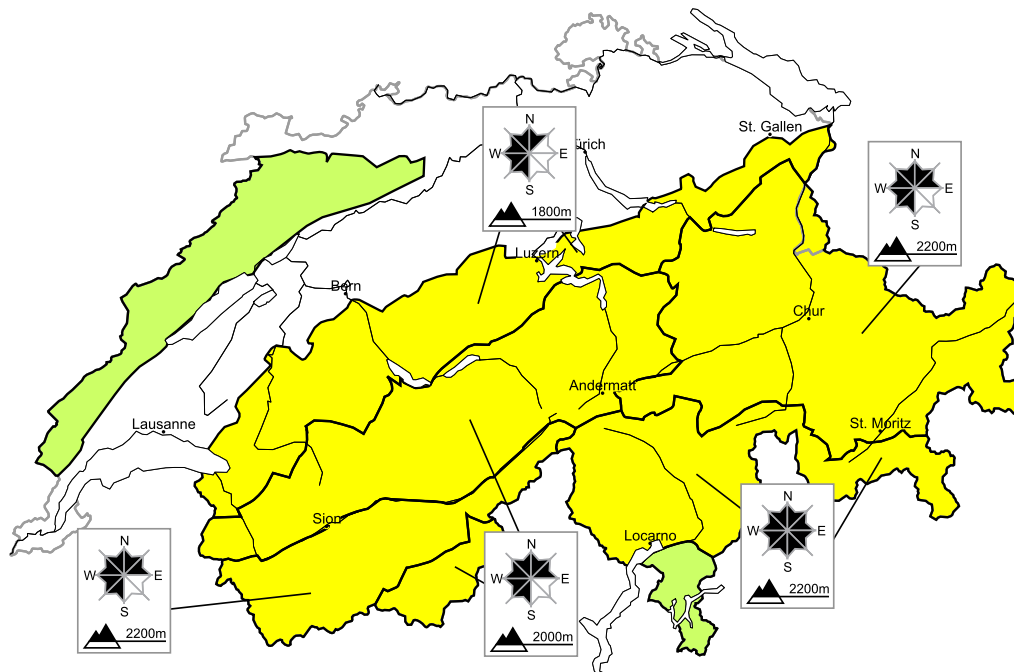

## Moderate avalanche danger will be encountered over a wide area

Edition: 26.2.2018, 17:00 / Next update: 27.2.2018, 08:00

### Avalanche danger

region E

Level 1, low

A favourable avalanche situation will prevail. Individual avalanche prone locations are to be found in particular in extremely steep terrain. Restraint should be exercised because avalanches can sweep people along and give rise to falls.

Danger levels

1 low

2 moderate

3 consider.

4 high

5 very high

WSL Institute for Snow and  
Avalanche Research SLF  
www.slf.ch