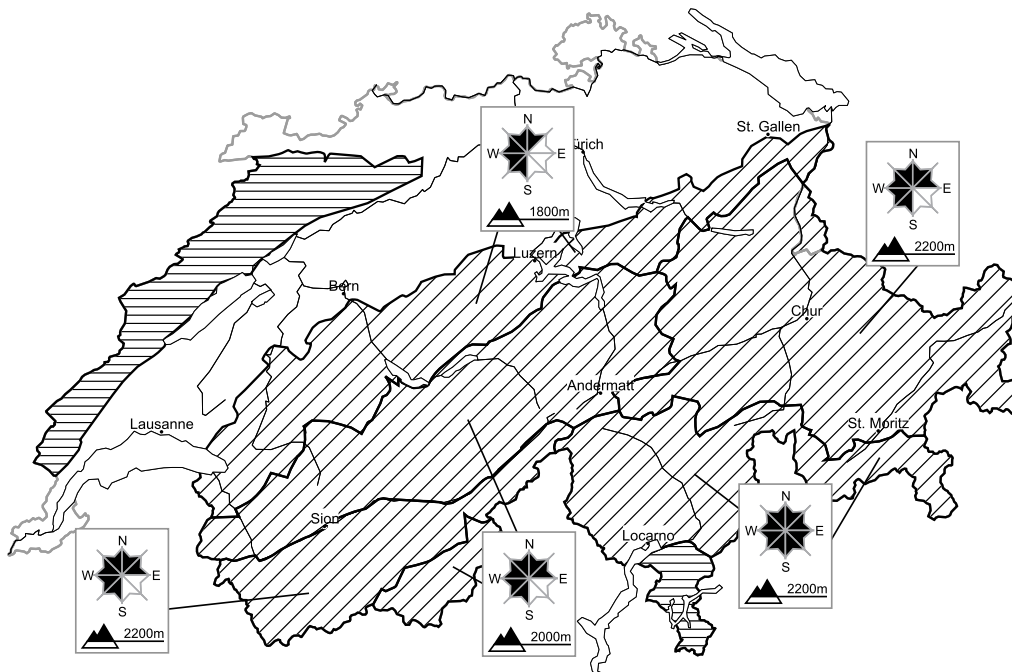

Moderate avalanche danger will be encountered over a wide area

Edition: 26.2.2018, 17:00 / Next update: 27.2.2018, 08:00

Avalanche danger

region E **Level 1, low**

A favourable avalanche situation will prevail. Individual avalanche prone locations are to be found in particular in extremely steep terrain. Restraint should be exercised because avalanches can sweep people along and give rise to falls.

Danger levels