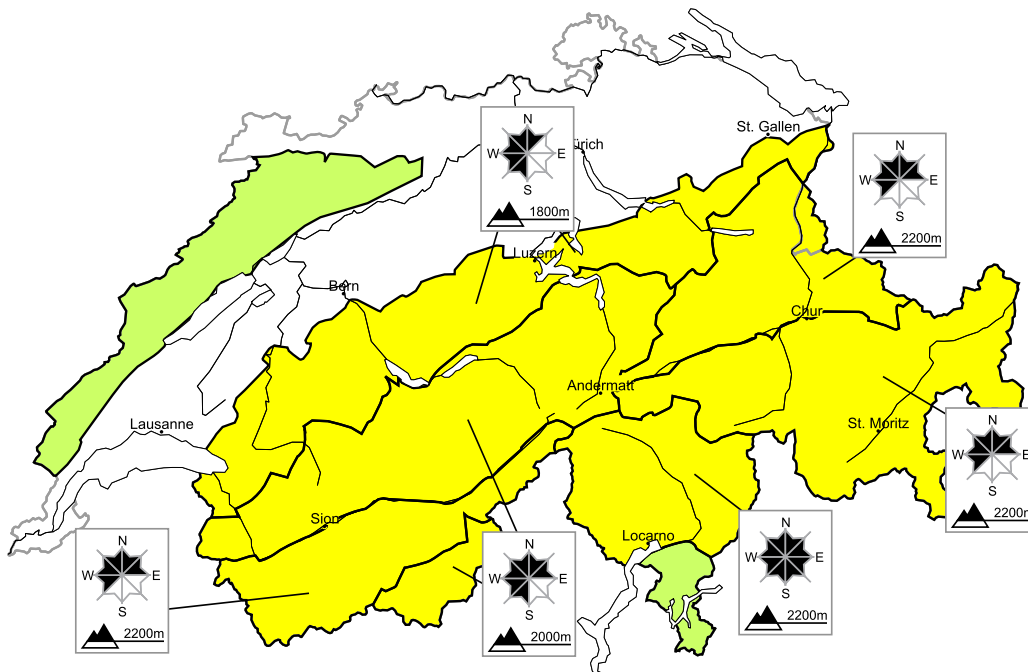

Moderate avalanche danger will be encountered over a wide area

Edition: 26.2.2018, 08:00 / Next update: 26.2.2018, 17:00

Avalanche danger

region F

Level 1, low

A favourable avalanche situation will prevail. Individual avalanche prone locations are to be found in particular in extremely steep terrain. Restraint should be exercised because avalanches can sweep people along and give rise to falls.

Danger levels

 1 low

 2 moderate

 3 consider.

 4 high

 5 very high

WSL Institute for Snow and
Avalanche Research SLF
www.slf.ch