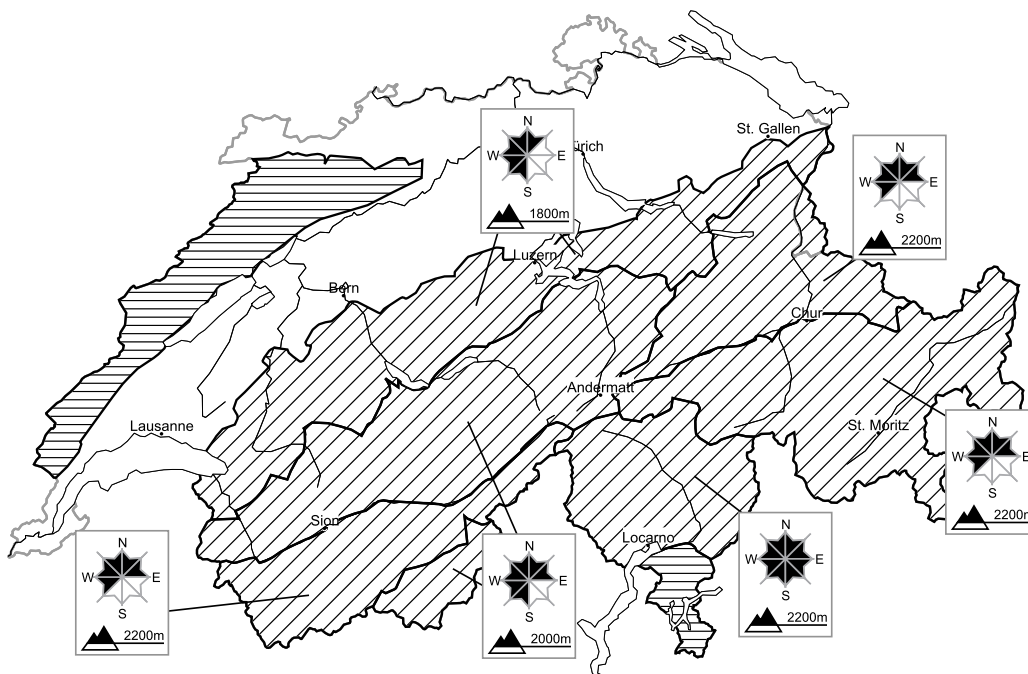

Moderate avalanche danger will be encountered over a wide area

Edition: 26.2.2018, 08:00 / Next update: 26.2.2018, 17:00

Avalanche danger

region F

Level 1, low

A favourable avalanche situation will prevail. Individual avalanche prone locations are to be found in particular in extremely steep terrain. Restraint should be exercised because avalanches can sweep people along and give rise to falls.

Danger levels

WSL Institute for Snow and
Avalanche Research SLF
www.slf.ch