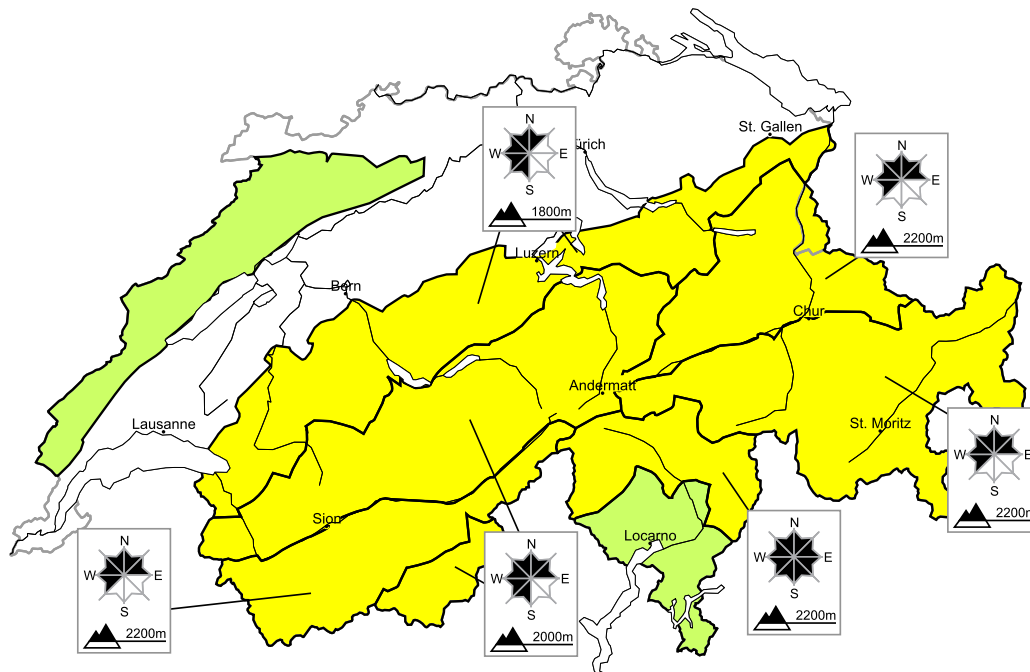

Moderate avalanche danger will be encountered over a wide area

Edition: 25.2.2018, 17:00 / Next update: 26.2.2018, 08:00

Avalanche danger

region F

Level 1, low

A favourable avalanche situation will prevail. Individual avalanche prone locations are to be found in particular in extremely steep terrain. Restraint should be exercised because avalanches can sweep people along and give rise to falls.

Danger levels

WSL Institute for Snow and
Avalanche Research SLF
www.slf.ch