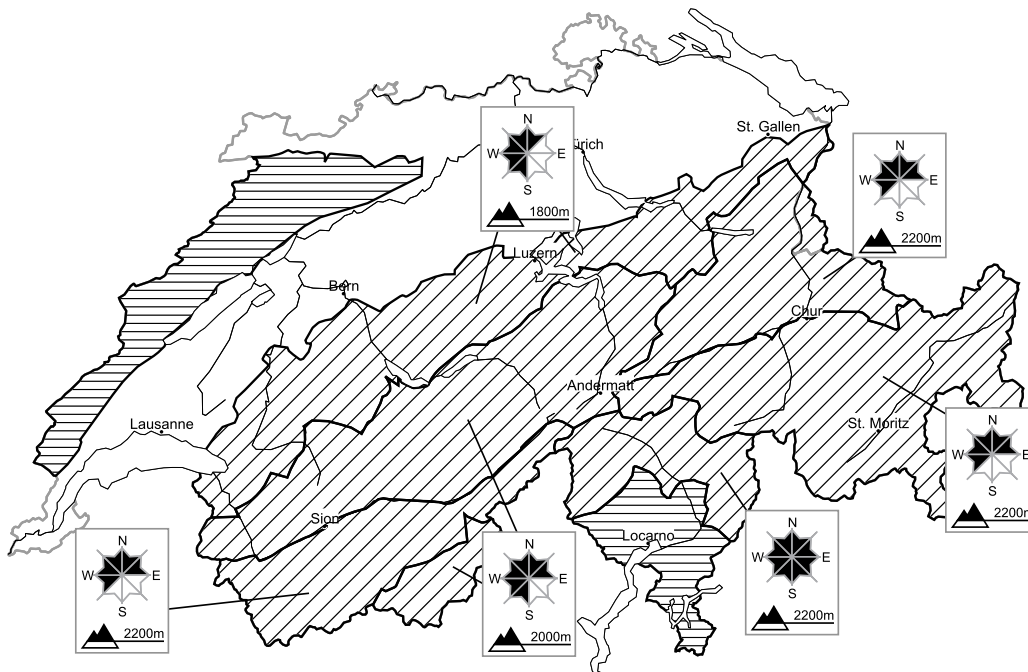

Moderate avalanche danger will be encountered over a wide area

Edition: 25.2.2018, 17:00 / Next update: 26.2.2018, 08:00

Avalanche danger

region F Level 1, low

A favourable avalanche situation will prevail. Individual avalanche prone locations are to be found in particular in extremely steep terrain. Restraint should be exercised because avalanches can sweep people along and give rise to falls.

Danger levels

WSL Institute for Snow and
Avalanche Research SLF
www.slf.ch