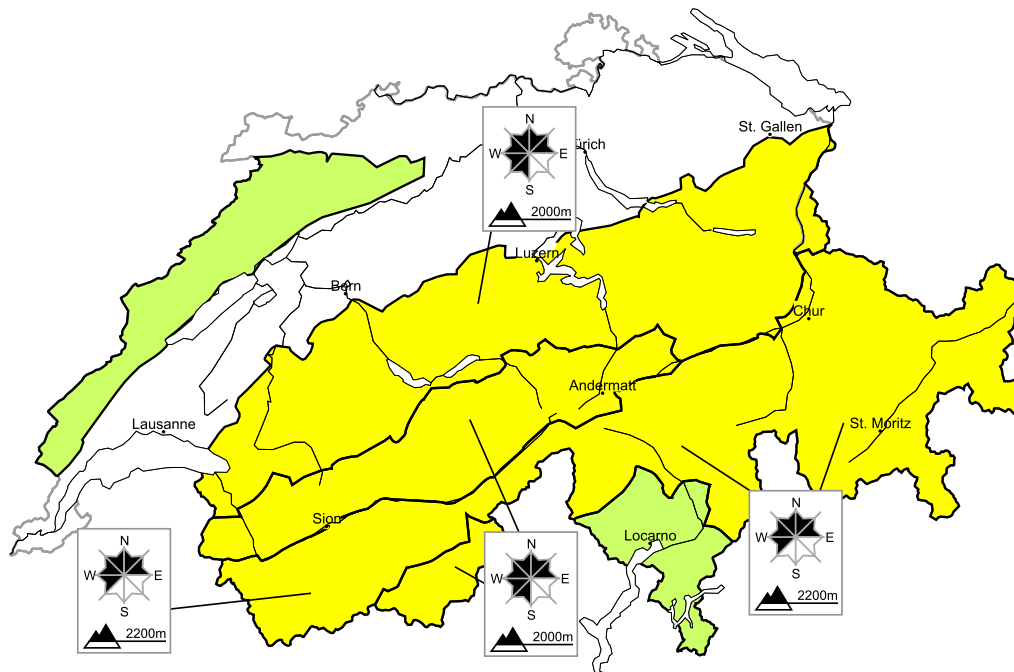

Moderate avalanche danger will be encountered over a wide area

Edition: 25.2.2018, 08:00 / Next update: 25.2.2018, 17:00

Avalanche danger

region D

Level 1, low

A favourable avalanche situation will prevail. Individual avalanche prone locations are to be found in particular in extremely steep terrain. Restraint should be exercised because avalanches can sweep people along and give rise to falls.

Danger levels

1 low

2 moderate

3 consider.

4 high

5 very high

WSL Institute for Snow and
Avalanche Research SLF
www.slf.ch