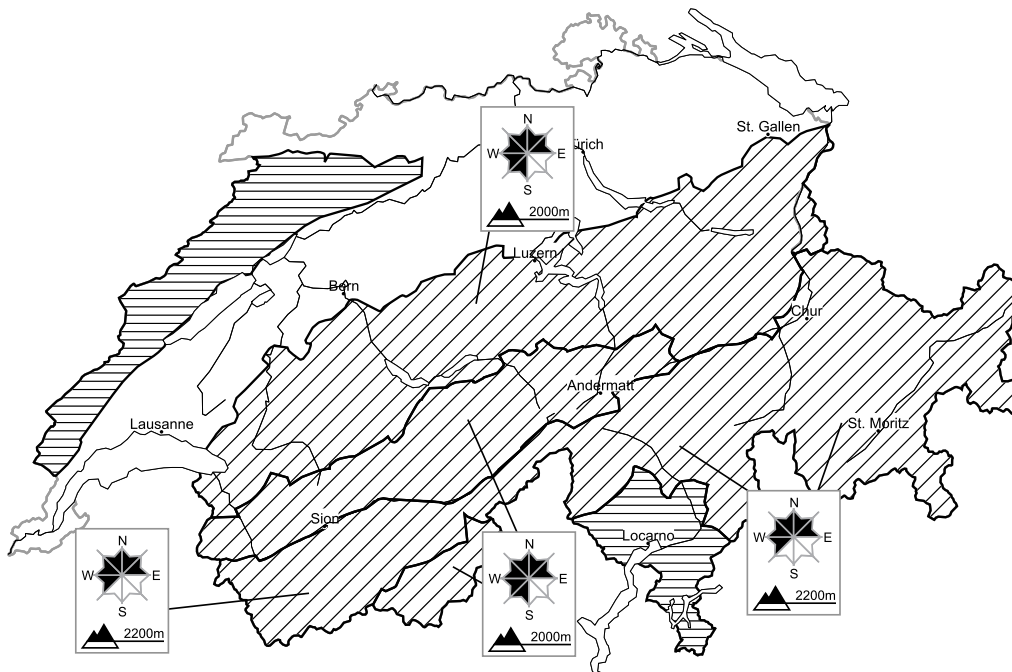

Moderate avalanche danger will be encountered over a wide area

Edition: 25.2.2018, 08:00 / Next update: 25.2.2018, 17:00

Avalanche danger

region D

Level 1, low

A favourable avalanche situation will prevail. Individual avalanche prone locations are to be found in particular in extremely steep terrain. Restraint should be exercised because avalanches can sweep people along and give rise to falls.

Danger levels