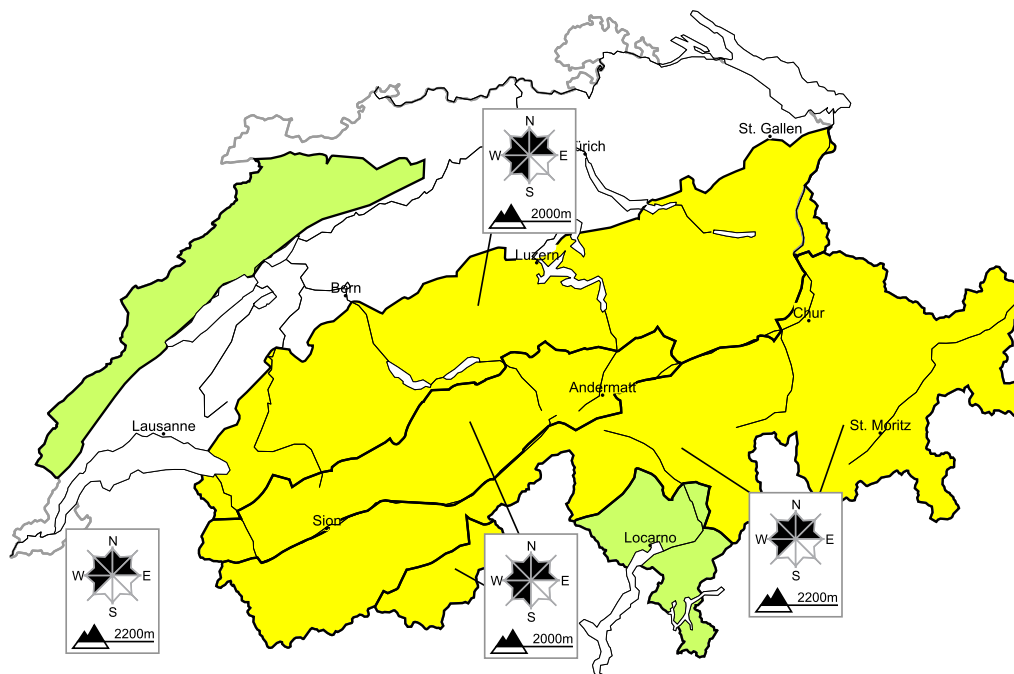

Moderate avalanche danger will be encountered over a wide area

Edition: 24.2.2018, 17:00 / Next update: 25.2.2018, 08:00

Avalanche danger

region D

Level 1, low

A favourable avalanche situation will prevail. Individual avalanche prone locations are to be found in particular in extremely steep terrain. Restraint should be exercised because avalanches can sweep people along and give rise to falls.

Danger levels

1 low

2 moderate

3 consider.

4 high

5 very high

WSL Institute for Snow and
Avalanche Research SLF
www.slf.ch