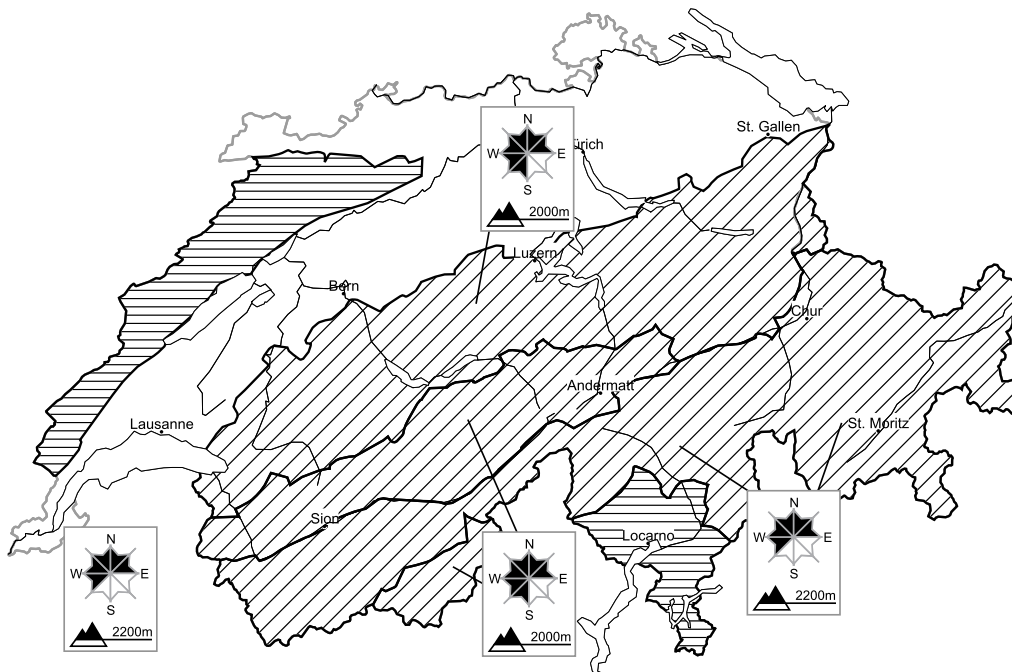

Moderate avalanche danger will be encountered over a wide area

Edition: 24.2.2018, 17:00 / Next update: 25.2.2018, 08:00

Avalanche danger

region D Level 1, low

A favourable avalanche situation will prevail. Individual avalanche prone locations are to be found in particular in extremely steep terrain. Restraint should be exercised because avalanches can sweep people along and give rise to falls.

Danger levels