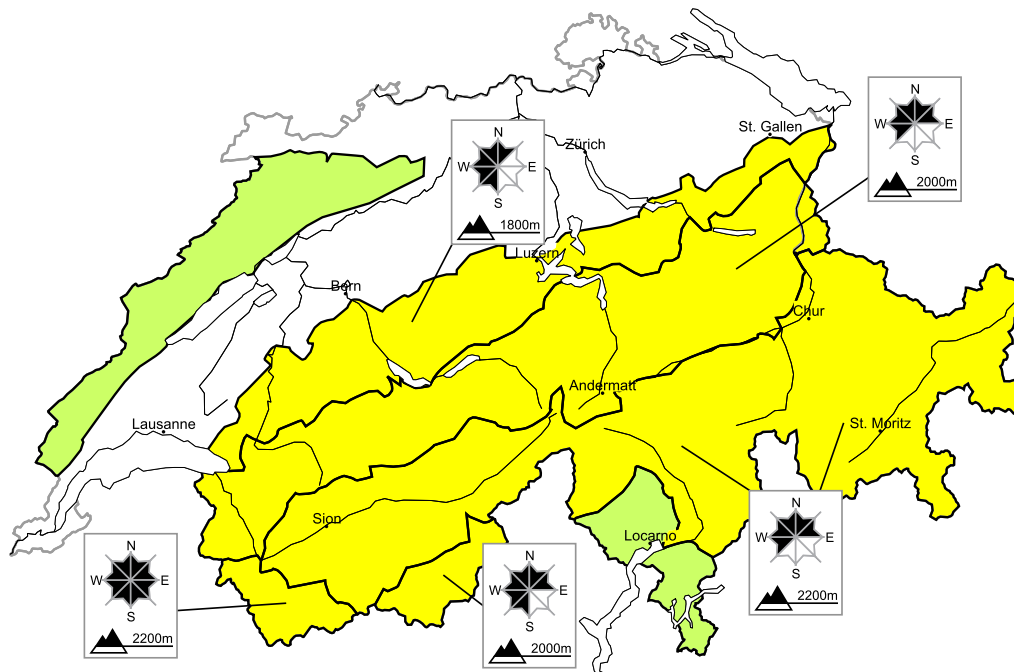

A generally favourable avalanche situation will prevail

Edition: 23.2.2018, 17:00 / Next update: 24.2.2018, 08:00

Avalanche danger

region F **Level 1, low**

A favourable avalanche situation will prevail. Individual avalanche prone locations are to be found in particular in extremely steep terrain. Restraint should be exercised because avalanches can sweep people along and give rise to falls.

Danger levels

 1 low

 2 moderate

 3 consider.

 4 high

 5 very high

WSL Institute for Snow and
Avalanche Research SLF
www.slf.ch