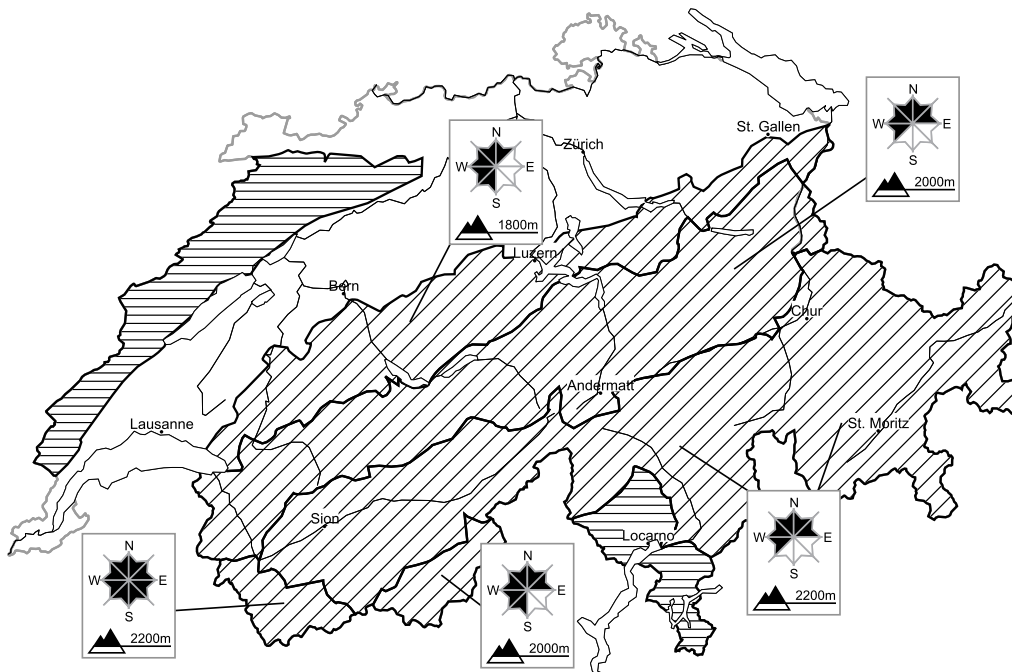

# A generally favourable avalanche situation will prevail

Edition: 23.2.2018, 17:00 / Next update: 24.2.2018, 08:00

## Avalanche danger

### region F Level 1, low

A favourable avalanche situation will prevail. Individual avalanche prone locations are to be found in particular in extremely steep terrain. Restraint should be exercised because avalanches can sweep people along and give rise to falls.

**Danger levels**