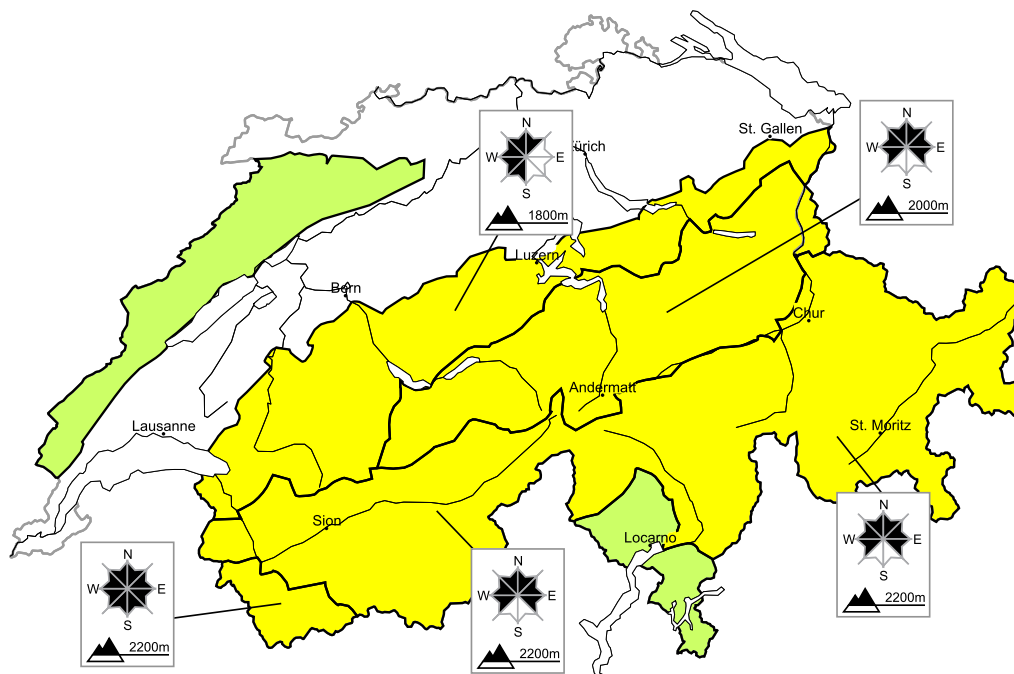

Moderate avalanche danger will be encountered over a wide area

Edition: 23.2.2018, 08:00 / Next update: 23.2.2018, 17:00

Avalanche danger

region E

Level 1, low

Snow drifts

Individual avalanche prone locations are to be found in particular in extremely steep terrain. Restraint should be exercised because avalanches can sweep people along and give rise to falls.

Danger levels

 1 low

 2 moderate

 3 consider.

 4 high

 5 very high

WSL Institute for Snow and
Avalanche Research SLF
www.slf.ch