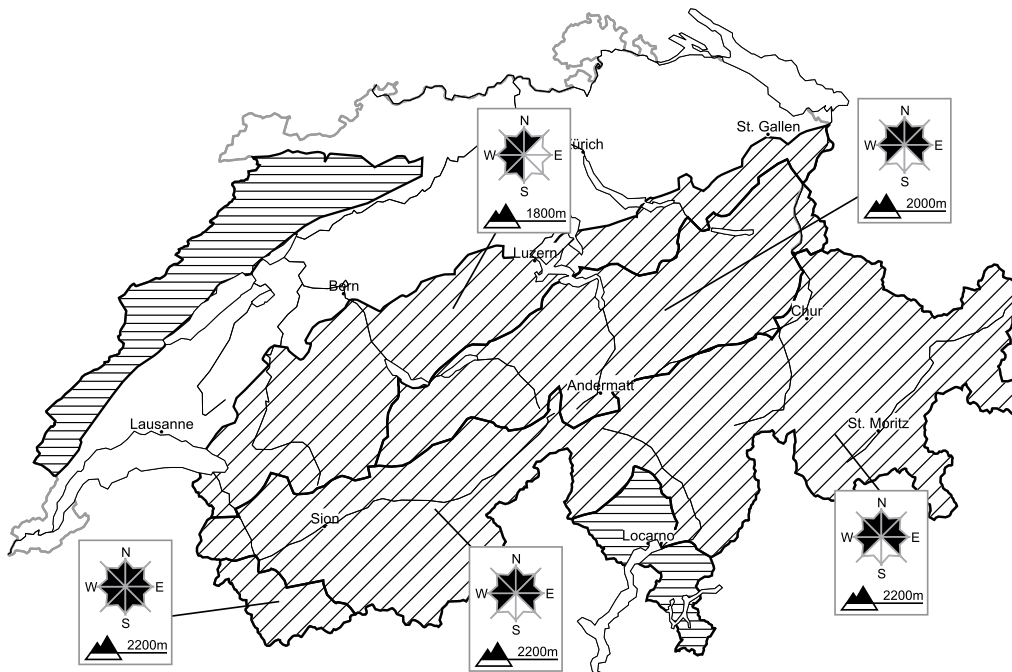

# Moderate avalanche danger will be encountered over a wide area

Edition: 23.2.2018, 08:00 / Next update: 23.2.2018, 17:00

## Avalanche danger

### region E Level 1, low

#### Snow drifts

Individual avalanche prone locations are to be found in particular in extremely steep terrain. Restraint should be exercised because avalanches can sweep people along and give rise to falls.