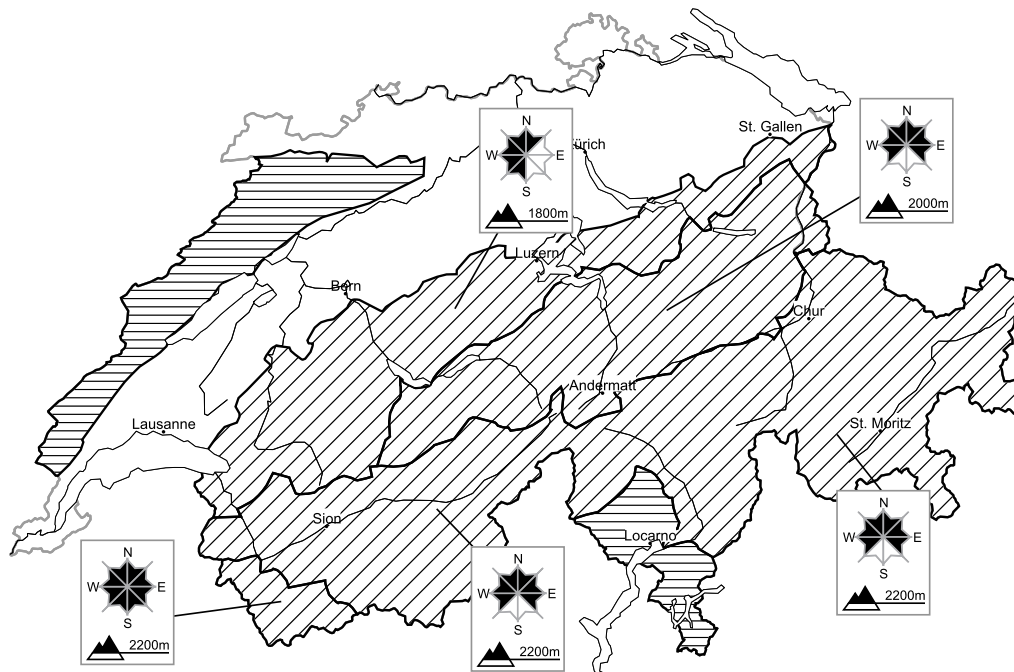

Moderate avalanche danger will be encountered over a wide area

Edition: 23.2.2018, 08:00 / Next update: 23.2.2018, 17:00

Avalanche danger

region A **Level 2, moderate**

Old snow, snow drifts

Avalanche prone locations

Danger description

Avalanches can be released in near-surface layers, this applies even in case of a single winter sport participant in isolated cases. The avalanche prone locations are covered with fresh snow and barely recognisable. The conditions are treacherous. Defensive route selection is recommended.

The fresh and somewhat older snow drift accumulations are in many cases small but prone to triggering. They can be released by a single winter sport participant in some cases. Caution is to be exercised in particular on very steep slopes.

Danger levels