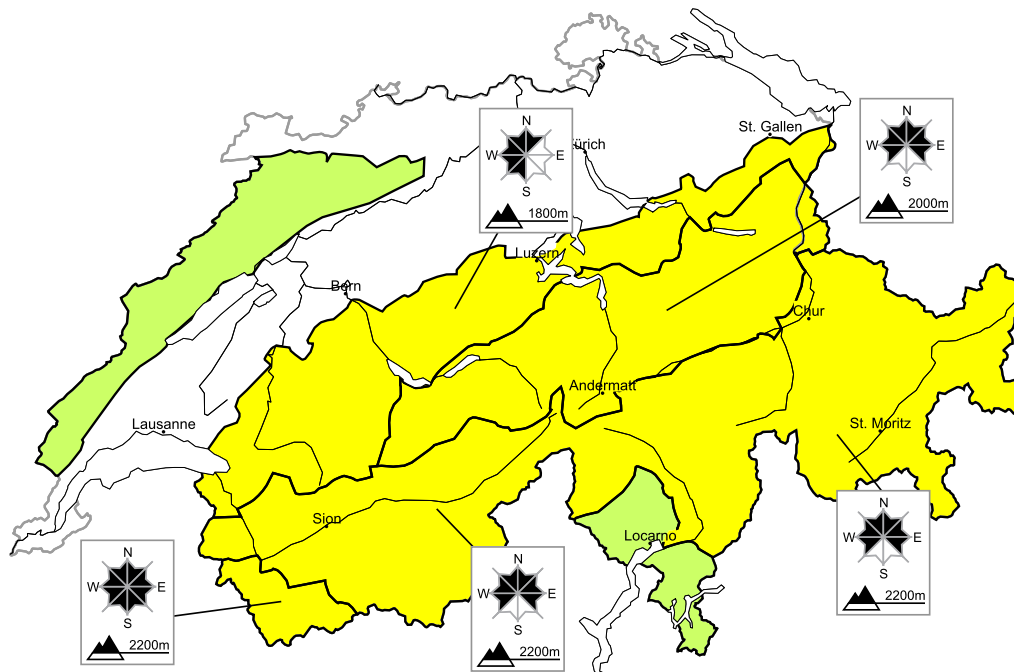

Moderate avalanche danger will be encountered over a wide area

Edition: 22.2.2018, 17:00 / Next update: 23.2.2018, 08:00

Avalanche danger

region E

Level 1, low

Snow drifts

Individual avalanche prone locations are to be found in particular in extremely steep terrain. Restraint should be exercised because avalanches can sweep people along and give rise to falls.

Danger levels

1 low

2 moderate

3 consider.

4 high

5 very high

WSL Institute for Snow and
Avalanche Research SLF
www.slf.ch