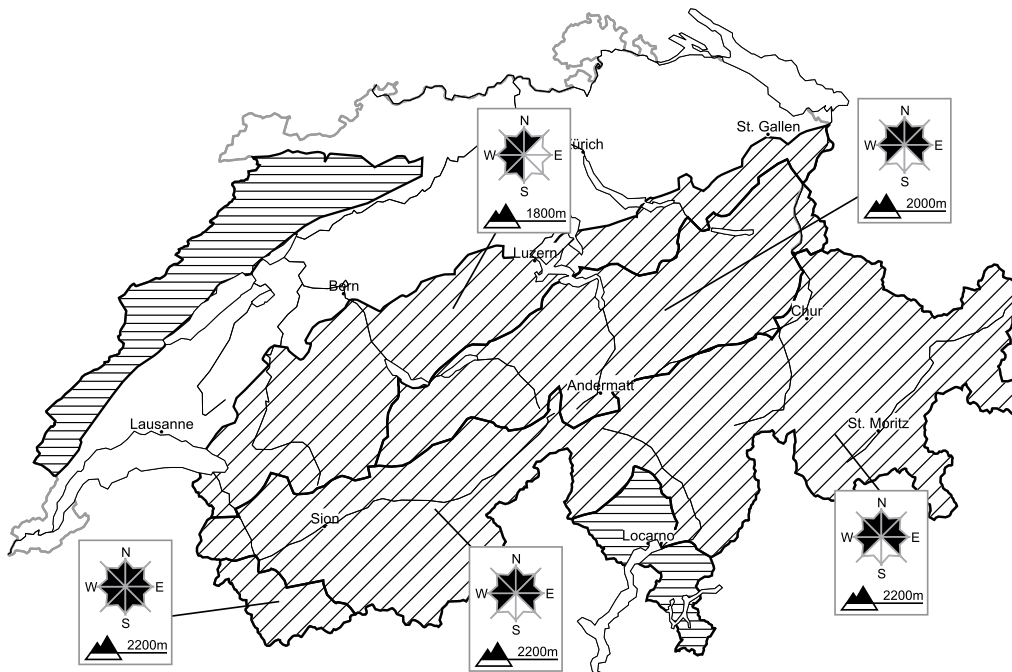

Moderate avalanche danger will be encountered over a wide area

Edition: 22.2.2018, 17:00 / Next update: 23.2.2018, 08:00

Avalanche danger

region E Level 1, low

Snow drifts

Individual avalanche prone locations are to be found in particular in extremely steep terrain. Restraint should be exercised because avalanches can sweep people along and give rise to falls.

Danger levels

WSL Institute for Snow and
Avalanche Research SLF
www.slf.ch