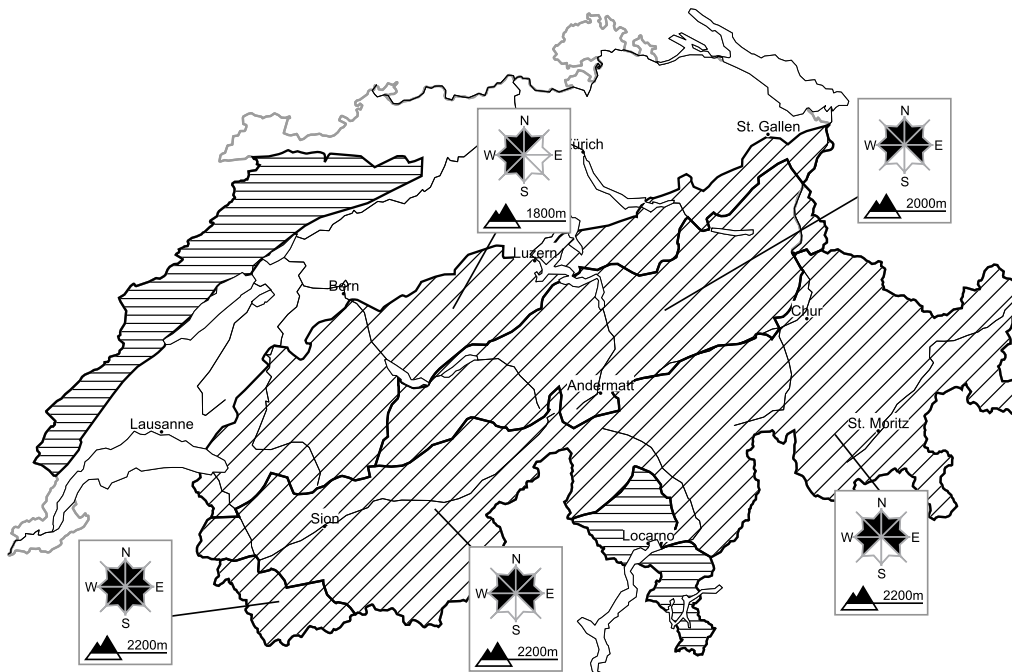

Moderate avalanche danger will be encountered over a wide area

Edition: 22.2.2018, 17:00 / Next update: 23.2.2018, 08:00

Avalanche danger

region A **Level 2, moderate**

Old snow, snow drifts

Avalanche prone locations

Danger description

Avalanches can be released in near-surface layers, this applies even in case of a single winter sport participant in isolated cases. The avalanche prone locations are covered with fresh snow and barely recognisable. The conditions are treacherous. Defensive route selection is recommended.

The fresh and somewhat older snow drift accumulations are in many cases small but prone to triggering. They can be released by a single winter sport participant in some cases. Caution is to be exercised in particular on very steep slopes.

Danger levels