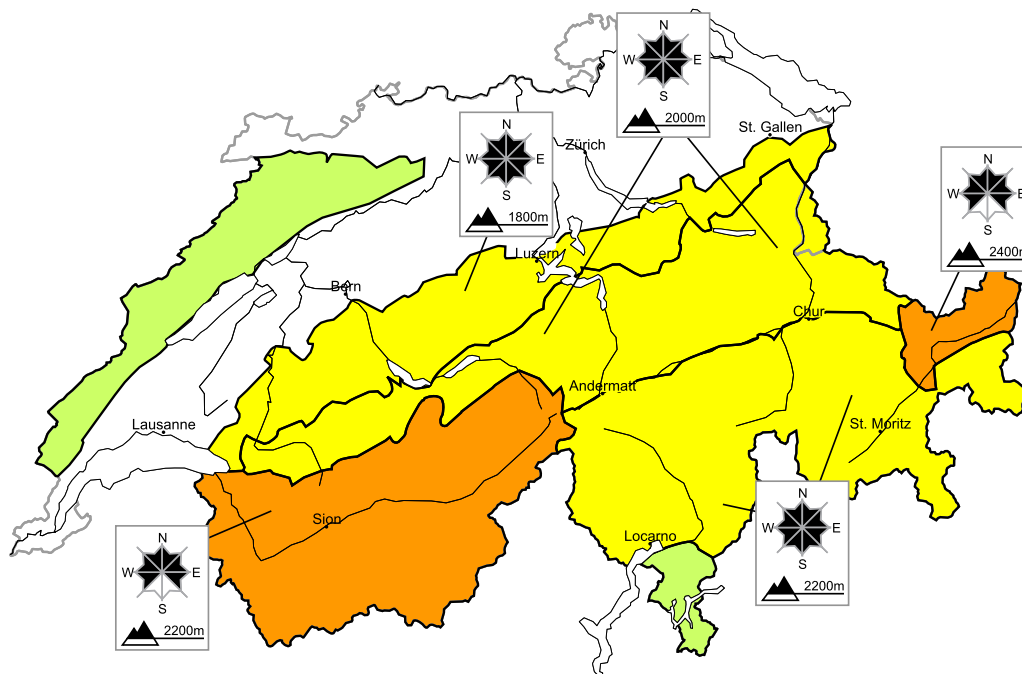

Considerable avalanche danger will be encountered in some regions

Edition: 21.2.2018, 08:00 / Next update: 21.2.2018, 17:00

Avalanche danger

region F

Level 1, low

Snow drifts

Individual avalanche prone locations are to be found in particular in extremely steep terrain. Restraint should be exercised because avalanches can sweep people along and give rise to falls.

Danger levels

1 low

2 moderate

3 consider.

4 high

5 very high

WSL Institute for Snow and
Avalanche Research SLF
www.slf.ch