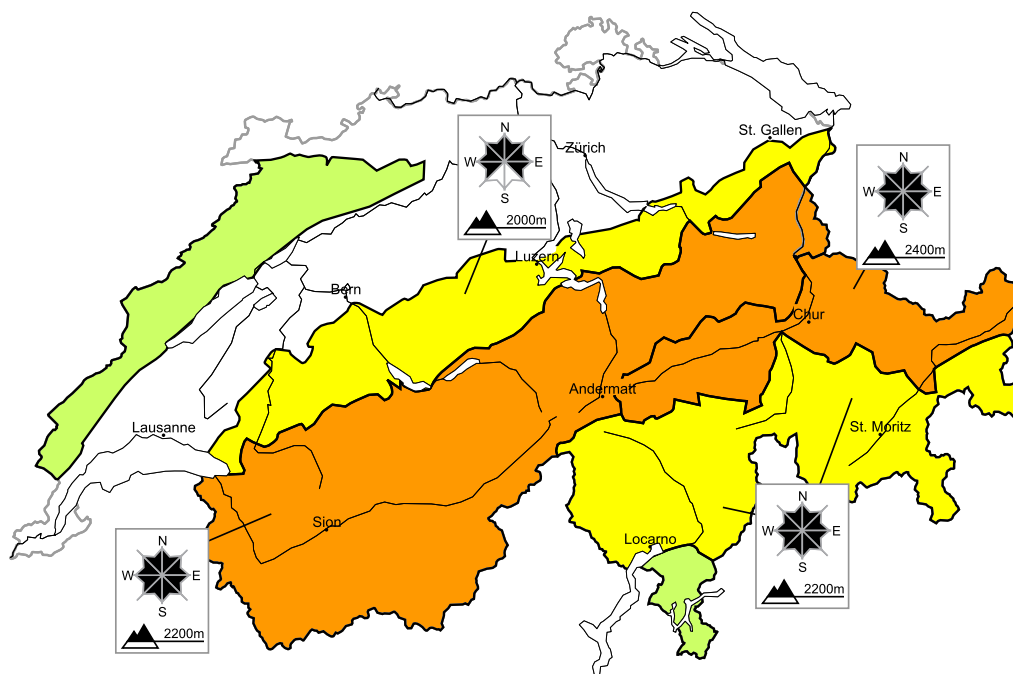

# Outside marked and open pistes a considerable avalanche danger will be encountered over a wide area

Edition: 19.2.2018, 17:00 / Next update: 20.2.2018, 08:00

## Avalanche danger

**region E**

**Level 1, low**

Individual avalanche prone locations are to be found in particular in extremely steep terrain. Restraint should be exercised because avalanches can sweep people along and give rise to falls.

**Danger levels**

1 low

2 moderate

3 consider.

4 high

5 very high

WSL Institute for Snow and  
Avalanche Research SLF  
www.slf.ch