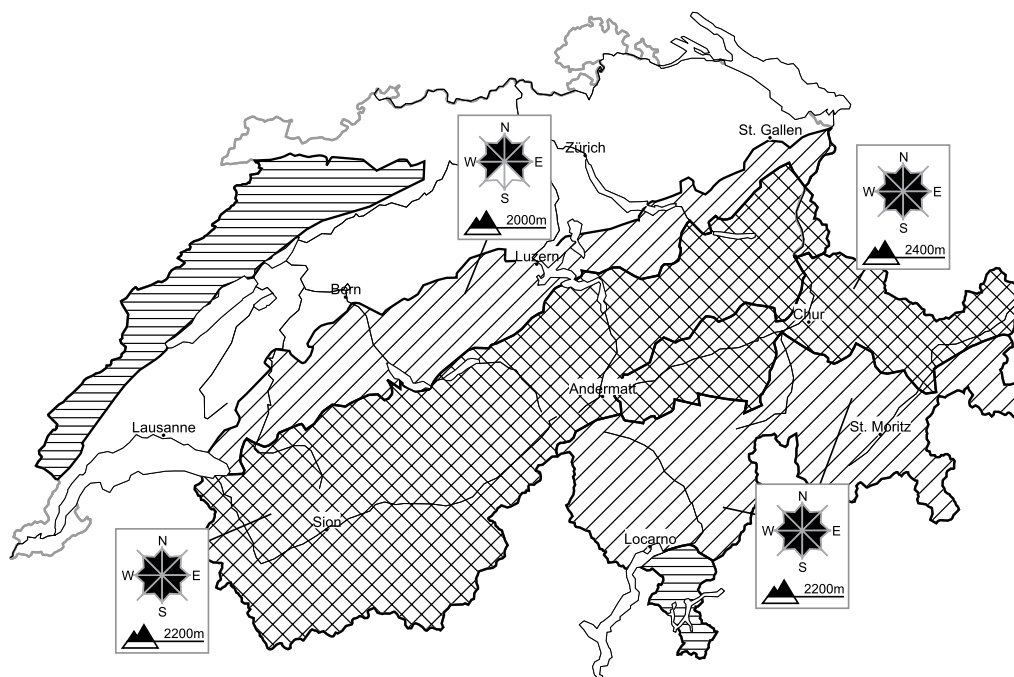

# Outside marked and open pistes a considerable avalanche danger will be encountered over a wide area

Edition: 19.2.2018, 17:00 / Next update: 20.2.2018, 08:00

## Avalanche danger

### region E

### Level 1, low

Individual avalanche prone locations are to be found in particular in extremely steep terrain. Restraint should be exercised because avalanches can sweep people along and give rise to falls.