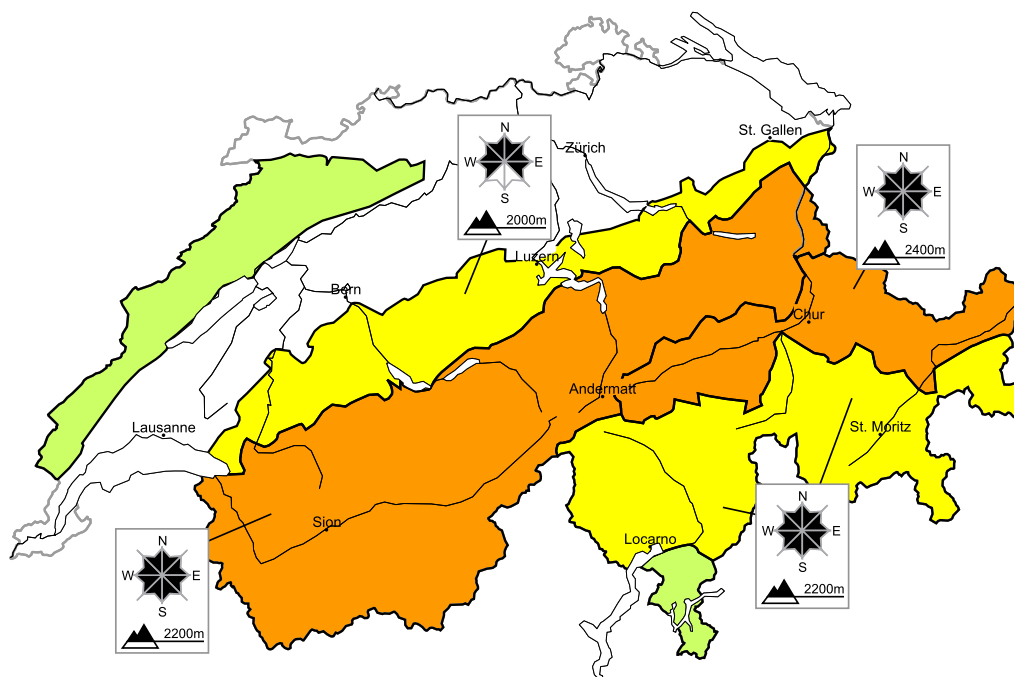

Outside marked and open pistes a considerable avalanche danger will be encountered over a wide area

Edition: 19.2.2018, 08:00 / Next update: 19.2.2018, 17:00

Avalanche danger

region E

Level 1, low

Individual avalanche prone locations are to be found in particular in extremely steep terrain. Restraint should be exercised because avalanches can sweep people along and give rise to falls.

Danger levels

1 low

2 moderate

3 consider.

4 high

5 very high

WSL Institute for Snow and
Avalanche Research SLF
www.slf.ch