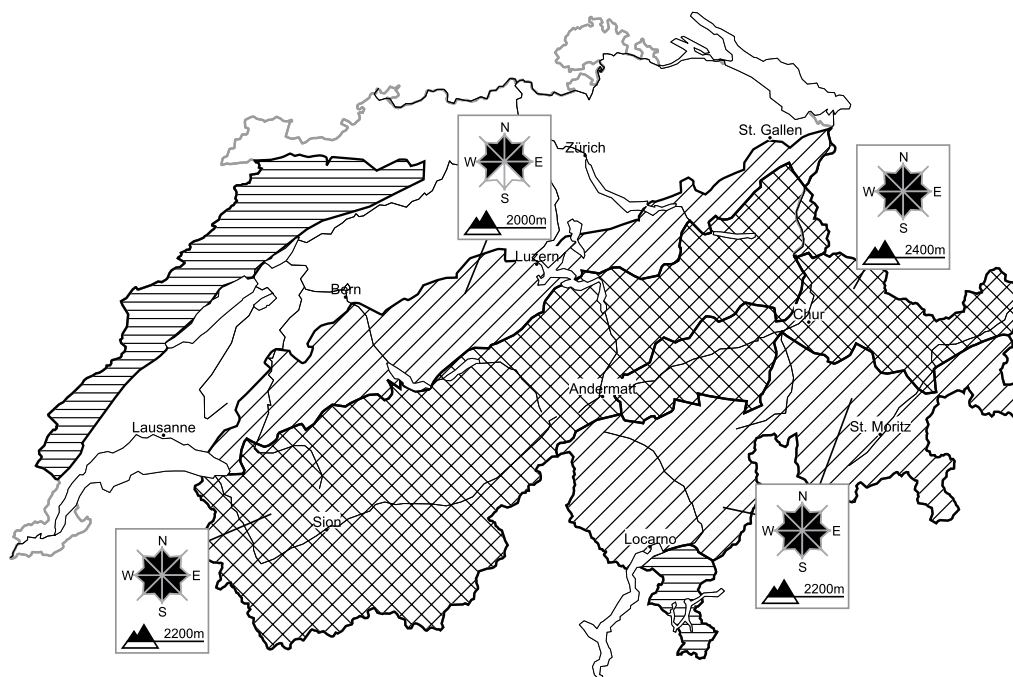

Outside marked and open pistes a considerable avalanche danger will be encountered over a wide area

Edition: 19.2.2018, 08:00 / Next update: 19.2.2018, 17:00

Avalanche danger

region E

Level 1, low

Individual avalanche prone locations are to be found in particular in extremely steep terrain. Restraint should be exercised because avalanches can sweep people along and give rise to falls.

Danger levels