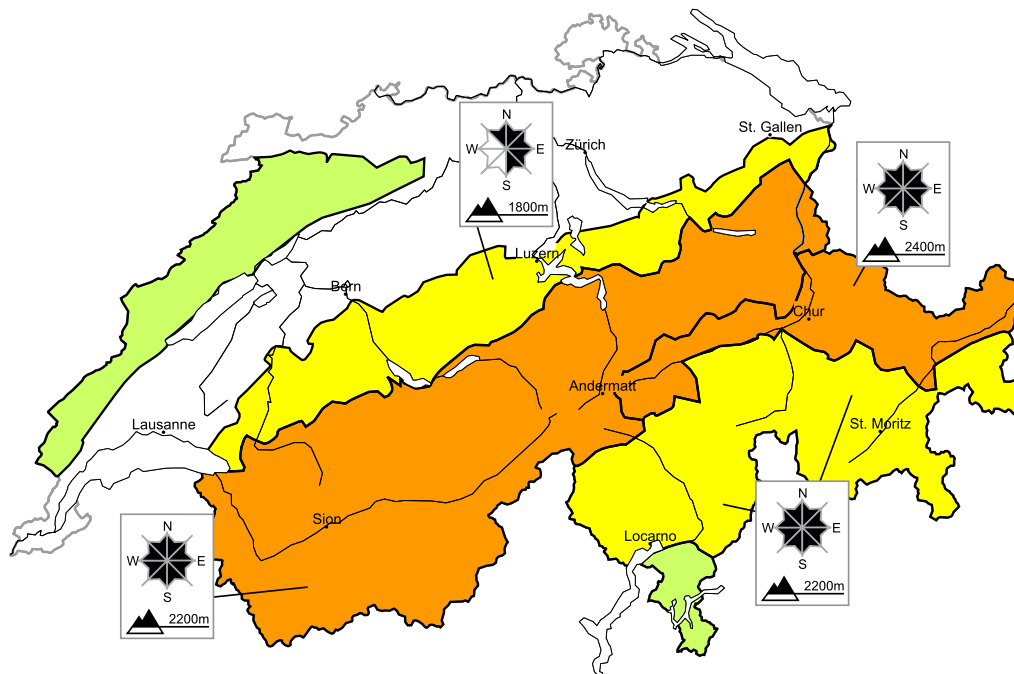

# Outside marked and open pistes a considerable avalanche danger will be encountered over a wide area

Edition: 16.2.2018, 17:00 / Next update: 17.2.2018, 08:00

## Avalanche danger

region F

Level 1, low

### Wet avalanches

In all aspects small wet avalanches are possible as a consequence of the rain.

Danger levels

1 low

2 moderate

3 consider.

4 high

5 very high