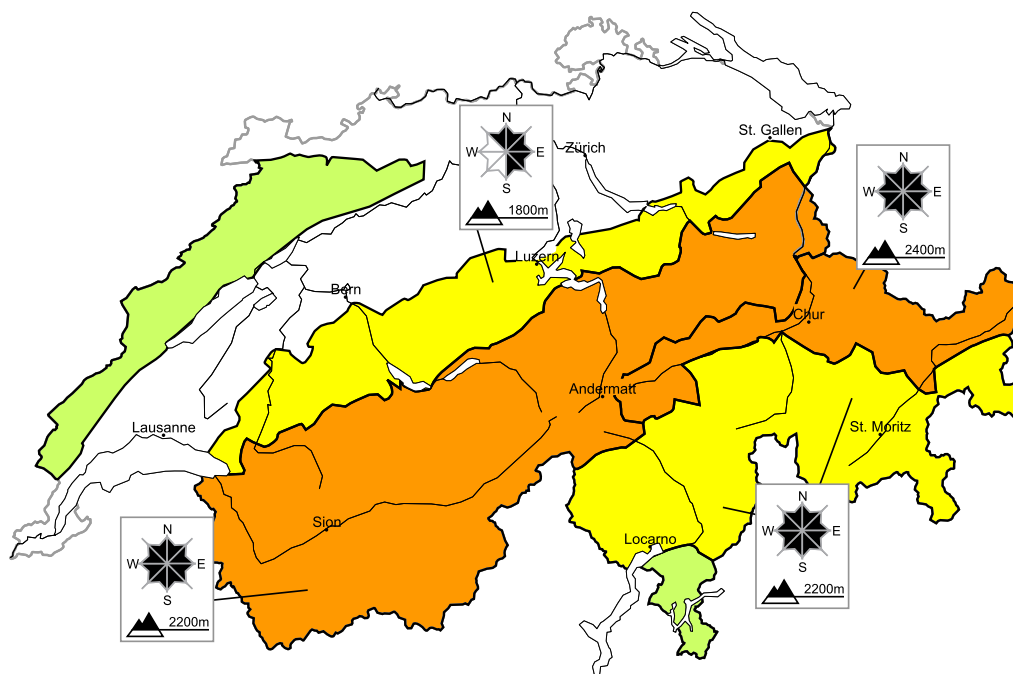

Outside marked and open pistes a considerable avalanche danger will be encountered over a wide area

Edition: 16.2.2018, 17:00 / Next update: 17.2.2018, 08:00

Avalanche danger

region E

Level 1, low

Old snow

Individual avalanche prone locations for dry avalanches are to be found in particular in extremely steep terrain. Even a small avalanche can sweep snow sport participants along and give rise to falls.

Danger levels

1 low

2 moderate

3 consider.

4 high

5 very high

WSL Institute for Snow and
Avalanche Research SLF
www.slf.ch