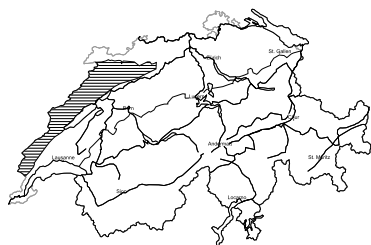

Outside marked and open pistes a considerable avalanche danger will be encountered over a wide area

Edition: 16.2.2018, 17:00 / Next update: 17.2.2018, 08:00

Avalanche danger

region F

Level 1, low

Wet avalanches

In all aspects small wet avalanches are possible as a consequence of the rain.

Danger levels

WSL Institute for Snow and
Avalanche Research SLF
www.slf.ch