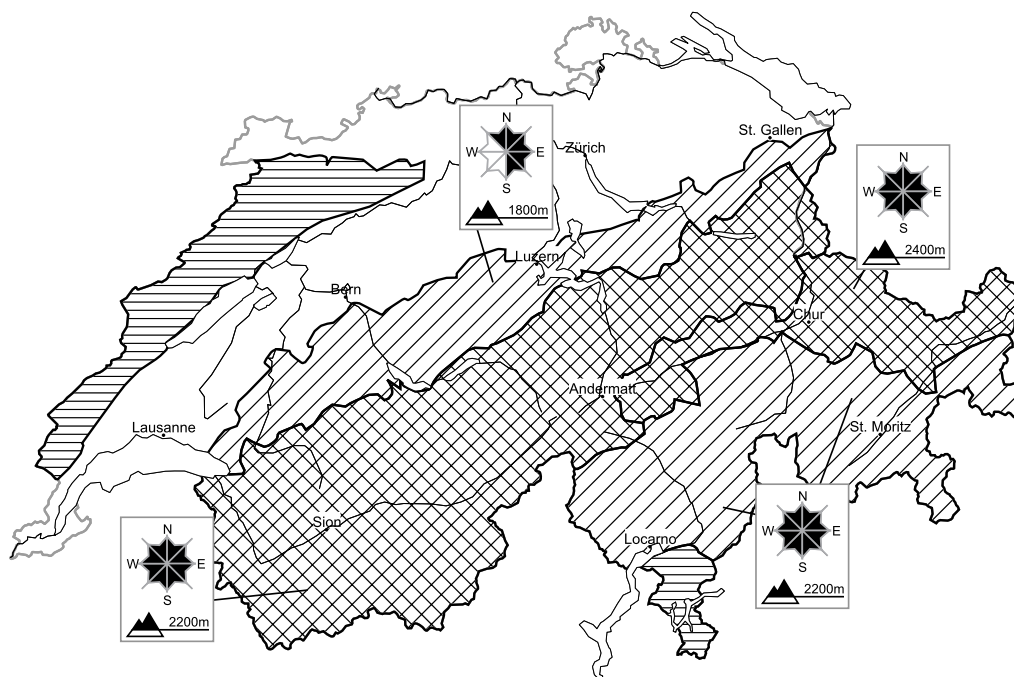

Outside marked and open pistes a considerable avalanche danger will be encountered over a wide area

Edition: 16.2.2018, 17:00 / Next update: 17.2.2018, 08:00

Avalanche danger

region F

Level 1, low

Wet avalanches

In all aspects small wet avalanches are possible as a consequence of the rain.

Danger levels

WSL Institute for Snow and
Avalanche Research SLF
www.slf.ch