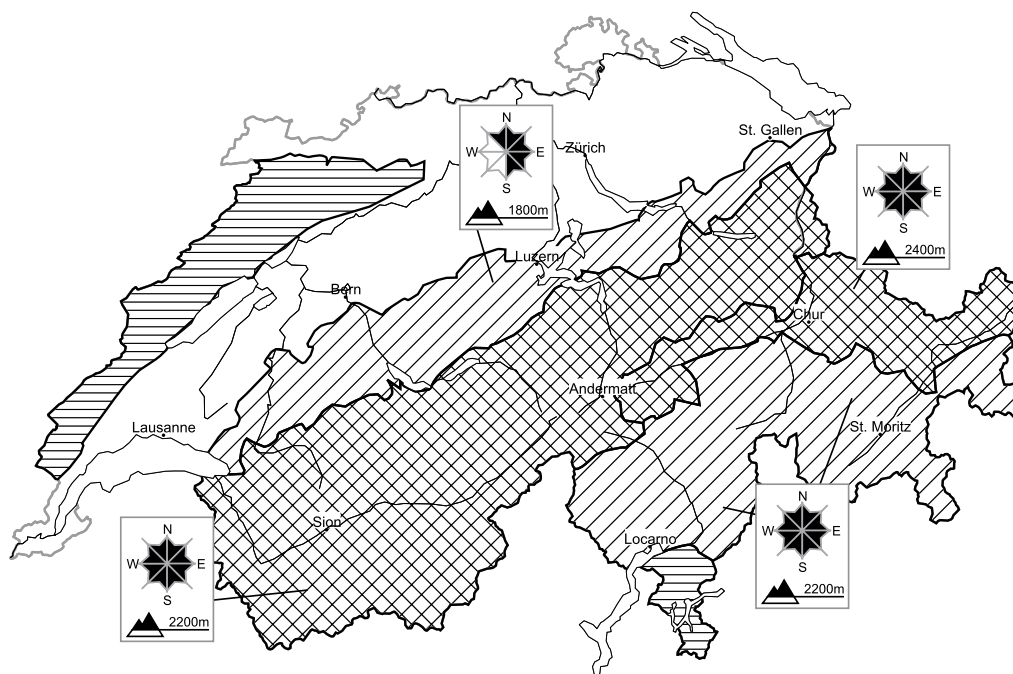

Outside marked and open pistes a considerable avalanche danger will be encountered over a wide area

Edition: 16.2.2018, 17:00 / Next update: 17.2.2018, 08:00

Avalanche danger

region E

Level 1, low

Old snow

Individual avalanche prone locations for dry avalanches are to be found in particular in extremely steep terrain. Even a small avalanche can sweep snow sport participants along and give rise to falls.

Danger levels

1 low

2 moderate

3 consider.

4 high

5 very high

WSL Institute for Snow and
Avalanche Research SLF
www.slf.ch