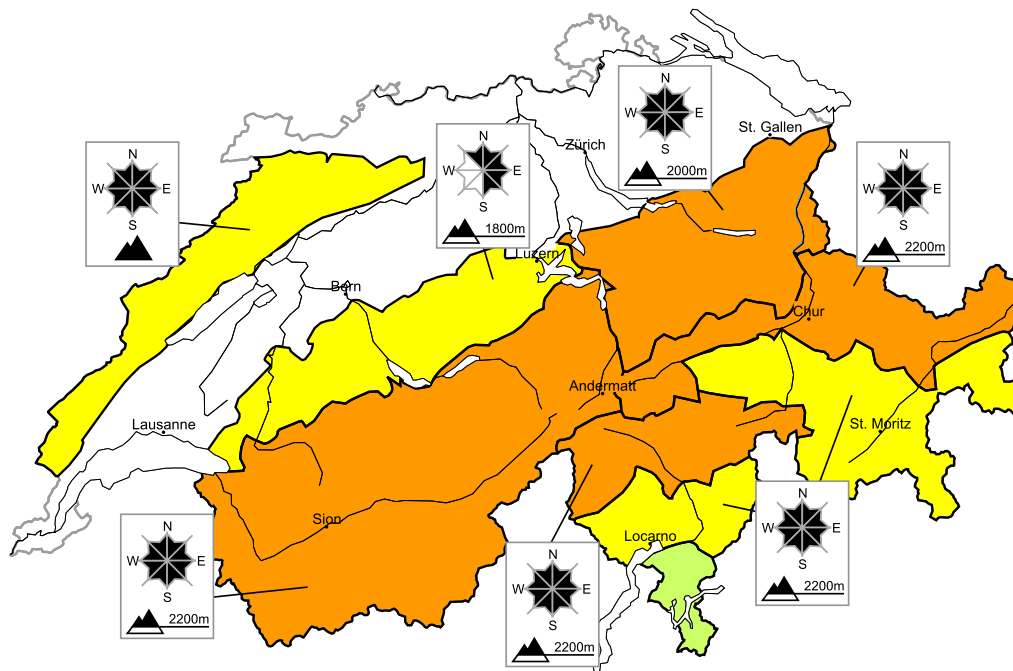

Outside marked and open pistes a considerable avalanche danger will be encountered over a wide area

Edition: 16.2.2018, 08:00 / Next update: 16.2.2018, 17:00

Avalanche danger

region G

Level 2, moderate

Wet avalanches

Avalanche prone locations

Danger description

In all aspects small wet avalanches are to be expected as a consequence of the rain.

Danger levels

1 low

2 moderate

3 consider.

4 high

5 very high

WSL Institute for Snow and
Avalanche Research SLF
www.slf.ch