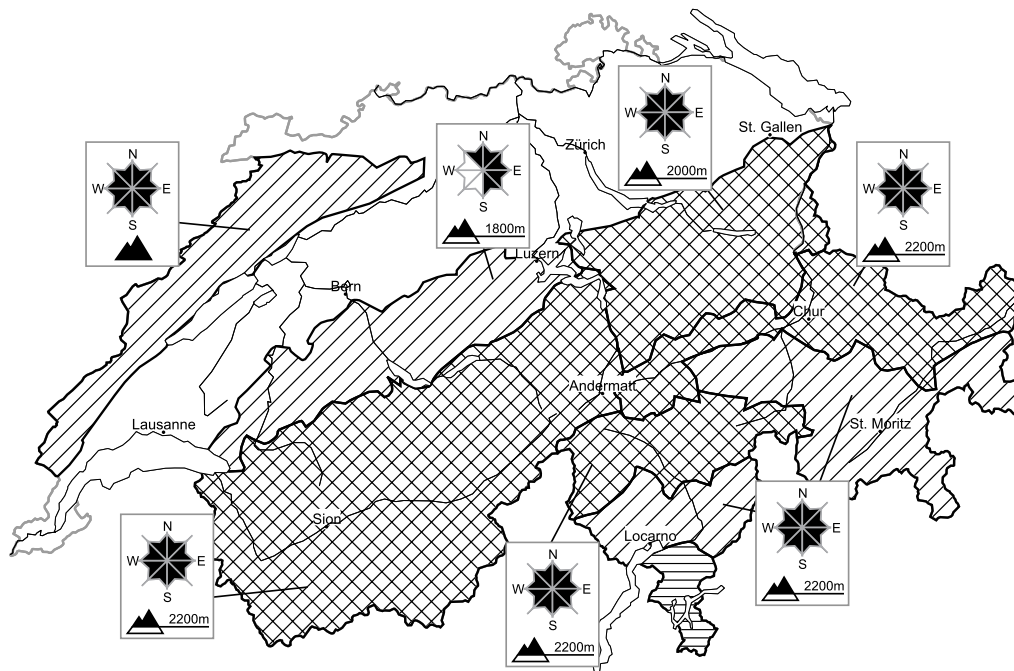

Outside marked and open pistes a considerable avalanche danger will be encountered over a wide area

Edition: 16.2.2018, 08:00 / Next update: 16.2.2018, 17:00

Avalanche danger

region G

Level 2, moderate

Wet avalanches

Avalanche prone locations

Danger description

In all aspects small wet avalanches are to be expected as a consequence of the rain.

Danger levels