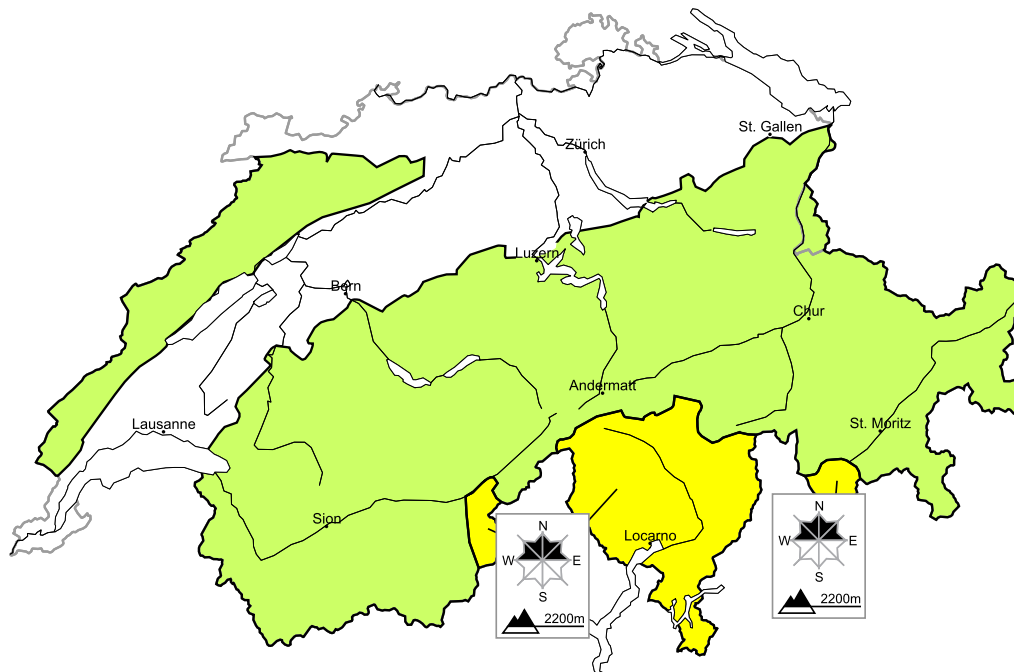

A generally favourable avalanche situation will prevail

Edition: 9.2.2018, 08:00 / Next update: 9.2.2018, 17:00

Avalanche danger

region A **Level 2, moderate**

Fresh snow and snow drifts

Avalanche prone locations

Danger description

The fresh snow and snow drift accumulations of the last few days are to be evaluated with care and prudence especially on steep shady slopes at elevated altitudes. Fresh snow drift accumulations are small but can be released easily. They are to be found adjacent to the ridge line and in pass areas in all aspects. Apart from the danger of being buried, restraint should be exercised also in view of the danger of avalanches sweeping people along and giving rise to falls. Careful route selection is recommended.

Danger levels

1 low

2 moderate

3 consider.

4 high

5 very high