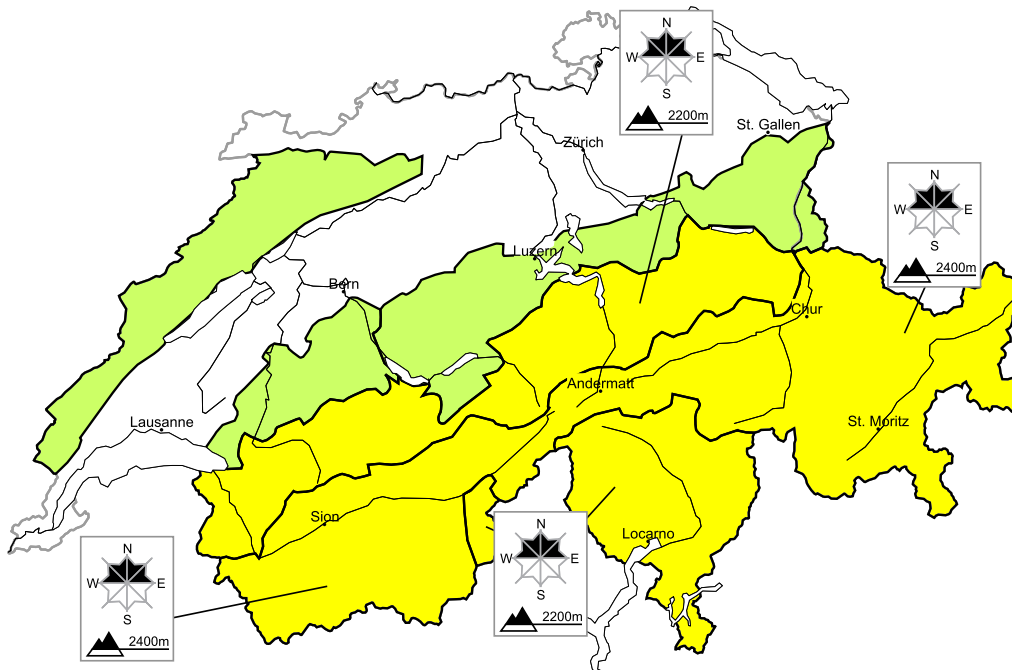

A generally favourable avalanche situation will prevail

Edition: 7.2.2018, 17:00 / Next update: 8.2.2018, 08:00

Avalanche danger

region B **Level 2, moderate**

Fresh snow and snow drifts

Avalanche prone locations

Danger description

The fresh snow and snow drift accumulations of the last few days are to be evaluated with care and prudence especially on steep shady slopes at elevated altitudes. Apart from the danger of being buried, restraint should be exercised also in view of the danger of avalanches sweeping people along and giving rise to falls. Careful route selection is recommended.

Danger levels