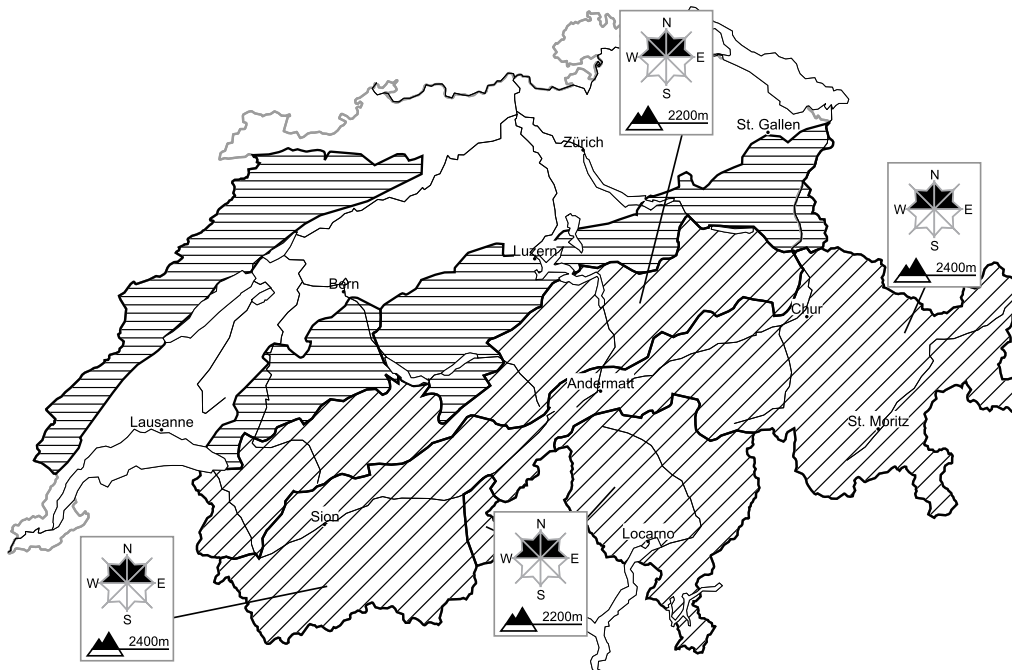

A generally favourable avalanche situation will prevail

Edition: 7.2.2018, 17:00 / Next update: 8.2.2018, 08:00

Avalanche danger

region B **Level 2, moderate**

Fresh snow and snow drifts

Avalanche prone locations

Danger description

The fresh snow and snow drift accumulations of the last few days are to be evaluated with care and prudence especially on steep shady slopes at elevated altitudes. Apart from the danger of being buried, restraint should be exercised also in view of the danger of avalanches sweeping people along and giving rise to falls. Careful route selection is recommended.

Danger levels