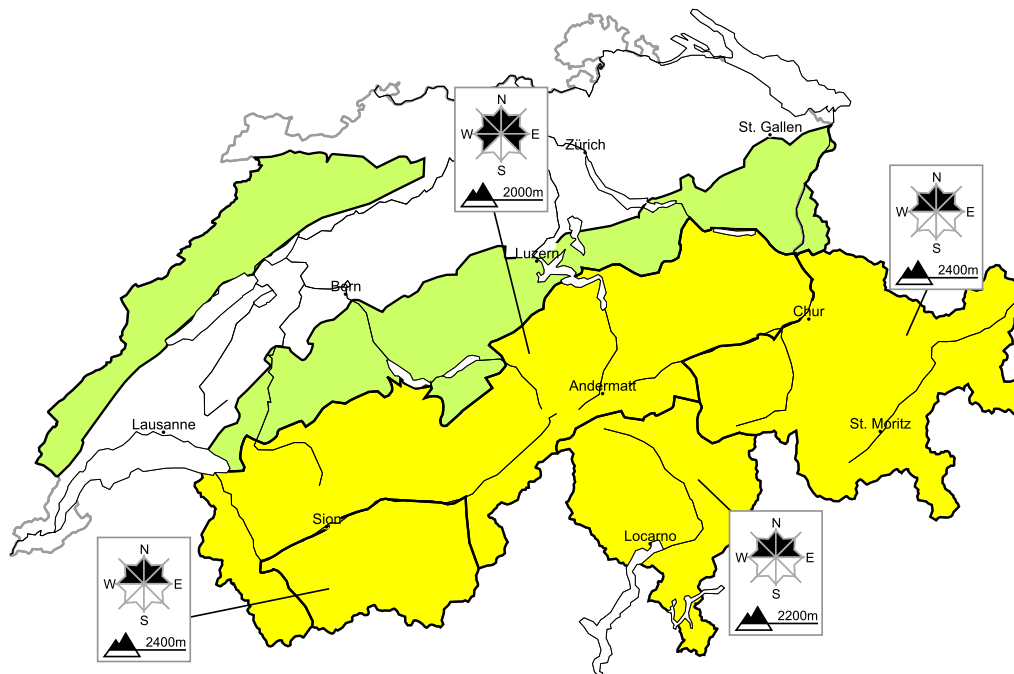

Moderate avalanche danger will be encountered over a wide area. Snow drifts require caution

Edition: 7.2.2018, 08:00 / Next update: 7.2.2018, 17:00

Avalanche danger

region E

Level 1, low

Individual avalanche prone locations for dry avalanches are to be found in particular in extremely steep terrain. Even a small avalanche can sweep snow sport participants along and give rise to falls.

Danger levels

1 low

2 moderate

3 consider.

4 high

5 very high

WSL Institute for Snow and
Avalanche Research SLF
www.slf.ch