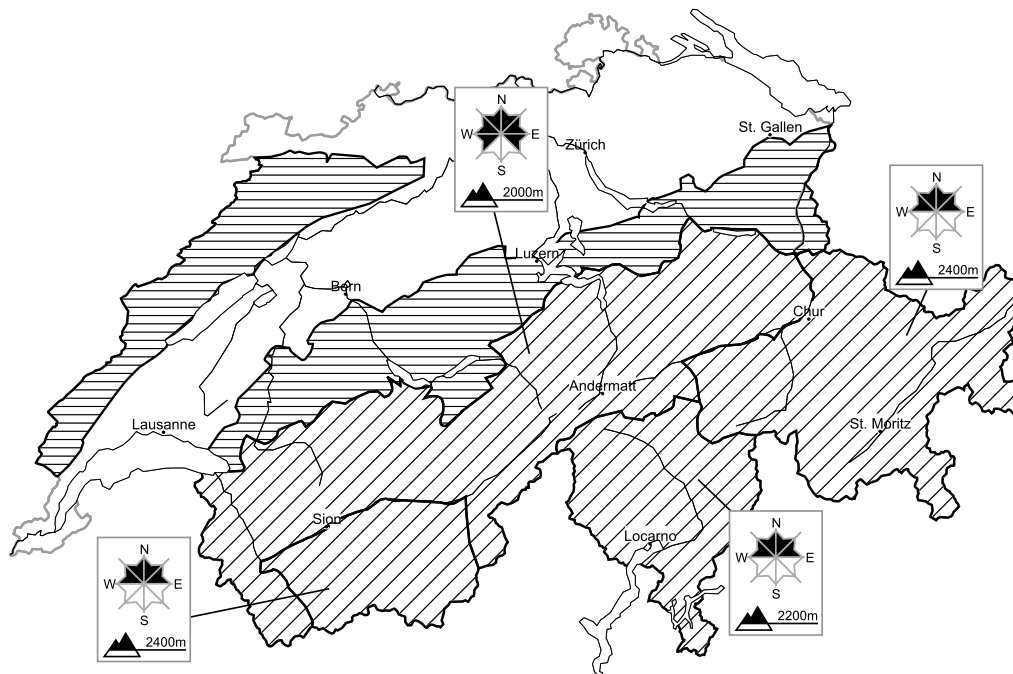

Moderate avalanche danger will be encountered over a wide area. Snow drifts require caution

Edition: 7.2.2018, 08:00 / Next update: 7.2.2018, 17:00

Avalanche danger

region E

Level 1, low

Individual avalanche prone locations for dry avalanches are to be found in particular in extremely steep terrain. Even a small avalanche can sweep snow sport participants along and give rise to falls.

Danger levels

1 low

2 moderate

3 consider.

4 high

5 very high