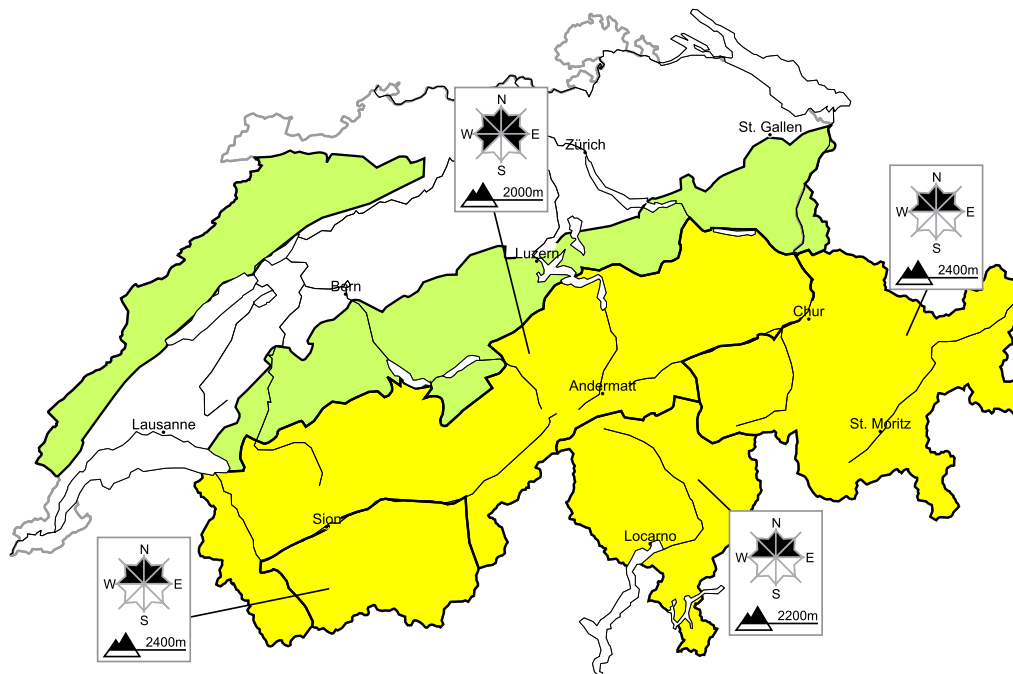

Moderate avalanche danger will be encountered over a wide area. Snow drifts require caution

Edition: 6.2.2018, 17:00 / Next update: 7.2.2018, 08:00

Avalanche danger

region E

Level 1, low

Individual avalanche prone locations for dry avalanches are to be found in particular in extremely steep terrain. Even a small avalanche can sweep snow sport participants along and give rise to falls.

Danger levels

1 low

2 moderate

3 consider.

4 high

5 very high

WSL Institute for Snow and
Avalanche Research SLF
www.slf.ch