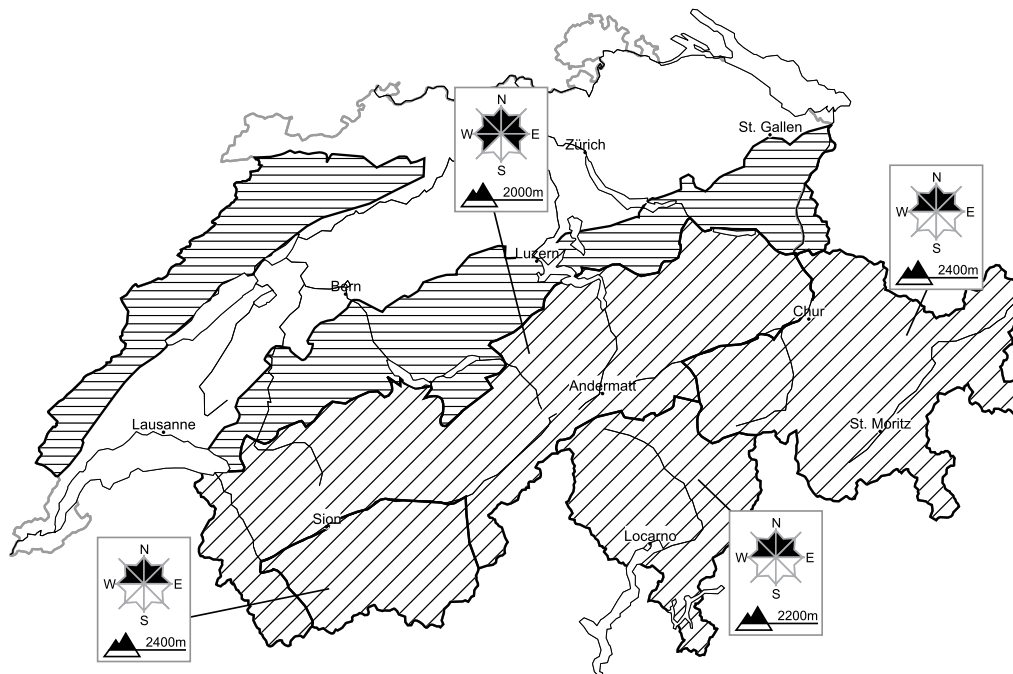

# Moderate avalanche danger will be encountered over a wide area. Snow drifts require caution

Edition: 6.2.2018, 17:00 / Next update: 7.2.2018, 08:00

## Avalanche danger

### region E

### Level 1, low

Individual avalanche prone locations for dry avalanches are to be found in particular in extremely steep terrain. Even a small avalanche can sweep snow sport participants along and give rise to falls.