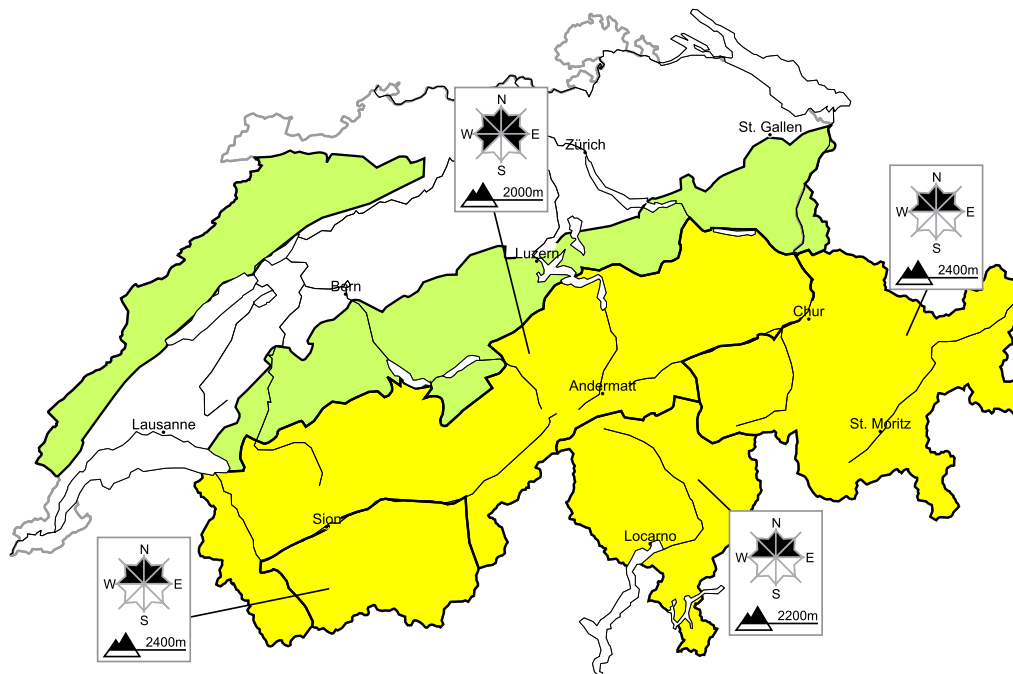

Moderate avalanche danger will be encountered over a wide area. Fresh snow drifts require caution

Edition: 6.2.2018, 08:00 / Next update: 6.2.2018, 17:00

Avalanche danger

region E

Level 1, low

Dry avalanches

Individual avalanche prone locations for dry avalanches are to be found in particular in extremely steep terrain. Even a small avalanche can sweep snow sport participants along and give rise to falls.

Full-depth avalanches

On steep grassy slopes individual full-depth avalanches are possible. Areas with glide cracks are to be avoided as far as possible.

Danger levels

 1 low

 2 moderate

 3 consider.

 4 high

 5 very high

WSL Institute for Snow and
Avalanche Research SLF
www.slf.ch