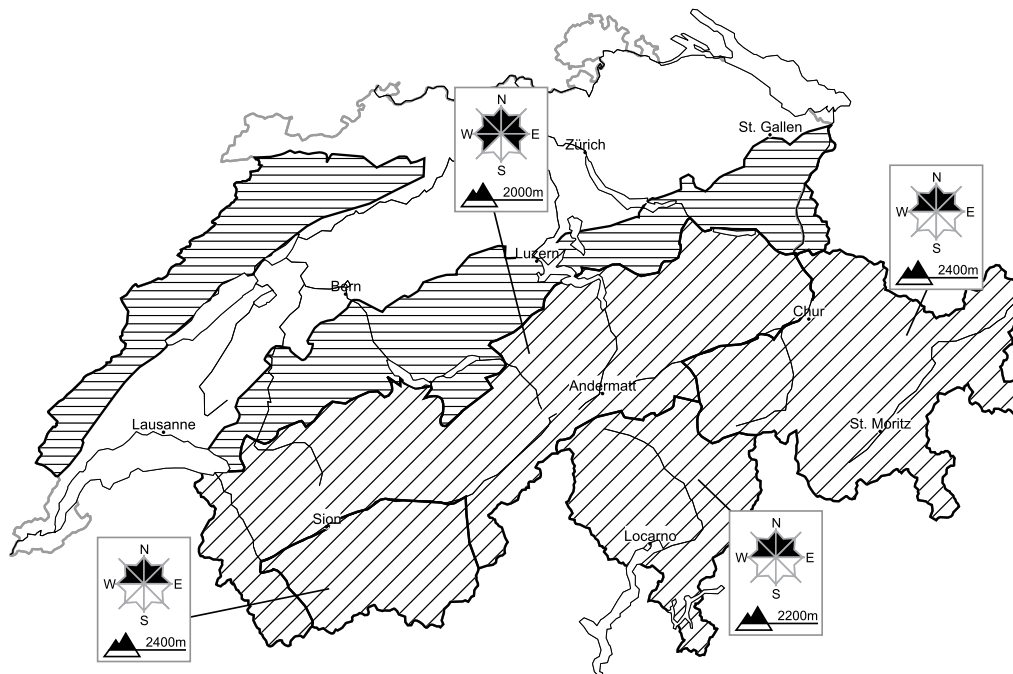

Moderate avalanche danger will be encountered over a wide area. Fresh snow drifts require caution

Edition: 6.2.2018, 08:00 / Next update: 6.2.2018, 17:00

Avalanche danger

region E

Level 1, low

Dry avalanches

Individual avalanche prone locations for dry avalanches are to be found in particular in extremely steep terrain. Even a small avalanche can sweep snow sport participants along and give rise to falls.

Full-depth avalanches

On steep grassy slopes individual full-depth avalanches are possible. Areas with glide cracks are to be avoided as far as possible.

Danger levels

1 low

2 moderate

3 consider.

4 high

5 very high