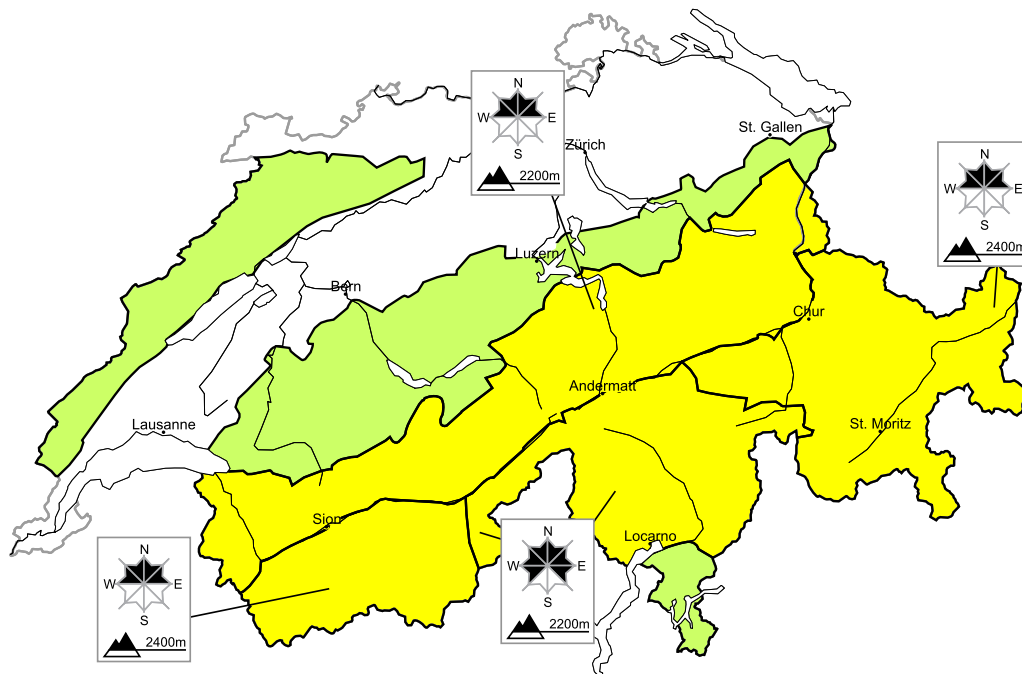

# A generally favourable avalanche situation will prevail. Snow drifts require caution

Edition: 4.2.2018, 17:00 / Next update: 5.2.2018, 08:00

## Avalanche danger

region E

Level 1, low

### Dry avalanches

Individual avalanche prone locations for dry avalanches are to be found in particular in extremely steep terrain. Even a small avalanche can sweep snow sport participants along and give rise to falls.

Danger levels

1 low

2 moderate

3 consider.

4 high

5 very high

WSL Institute for Snow and  
Avalanche Research SLF  
www.slf.ch