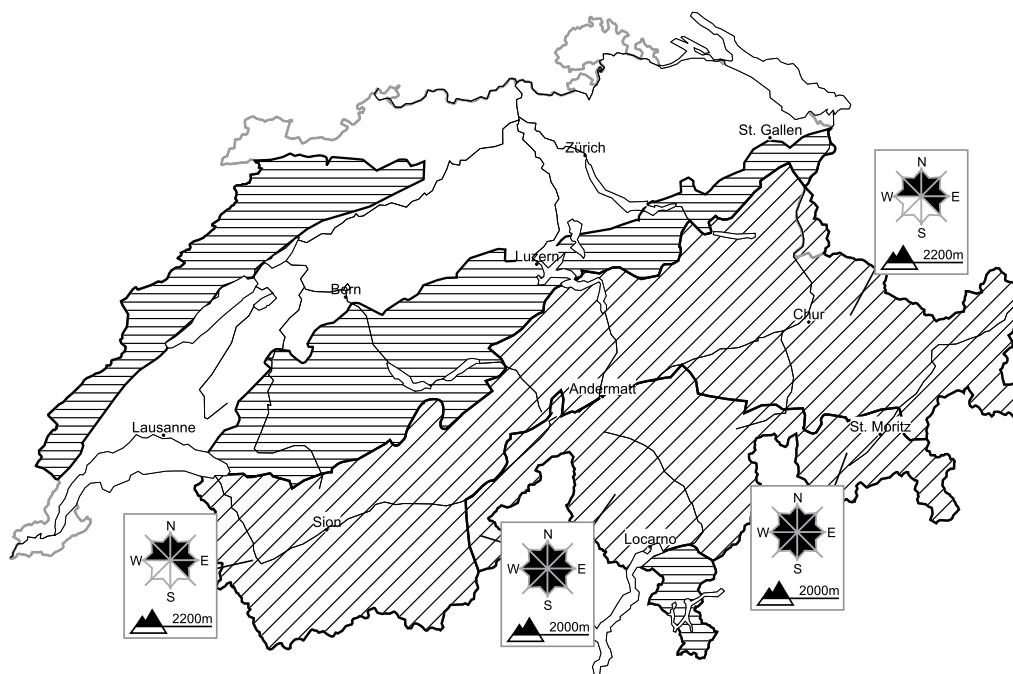

# Moderate avalanche danger will be encountered over a wide area. Snow drifts require caution

Edition: 4.2.2018, 08:00 / Next update: 4.2.2018, 17:00

## Avalanche danger

### region C

#### Snow drifts

Individual avalanche prone locations for dry avalanches are to be found in particular in extremely steep terrain. Even a small avalanche can sweep snow sport participants along and give rise to falls.