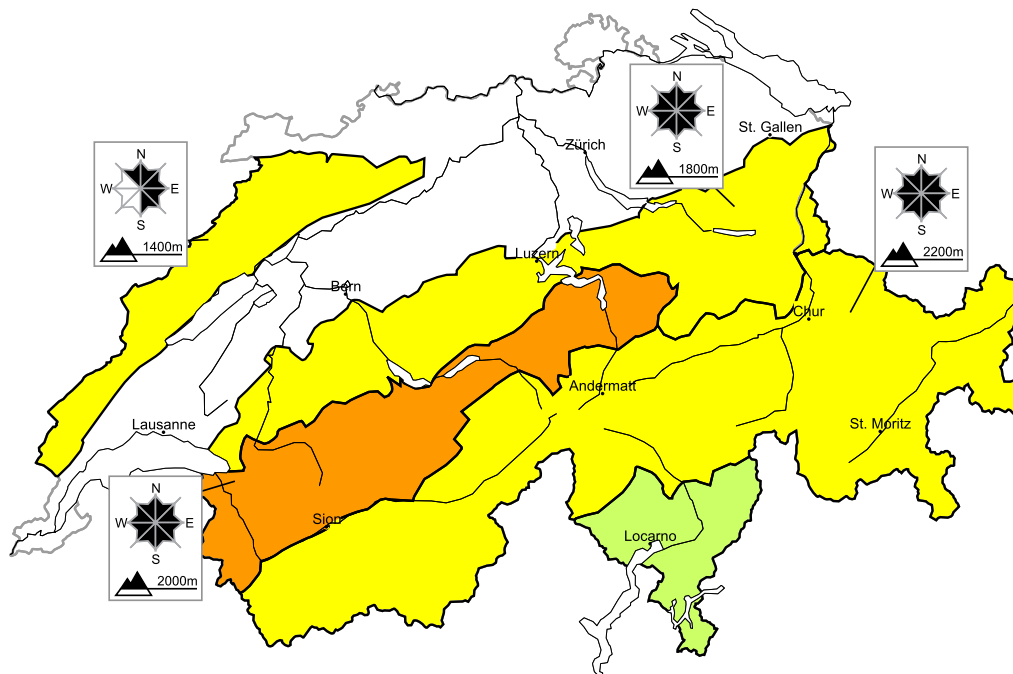

Considerable avalanche danger will be encountered in some regions. Fresh snow drifts require caution

Edition: 2.2.2018, 08:00 / Next update: 2.2.2018, 17:00

Avalanche danger

region E

Level 1, low

Full-depth avalanches

On steep grassy slopes full-depth avalanches are possible. They can be released at any time of day or night. Areas with glide cracks are to be avoided as far as possible.

Old snow

Individual avalanche prone locations for dry avalanches are to be found in particular in extremely steep terrain. Even a small avalanche can sweep snow sport participants along and give rise to falls.

Danger levels

1 low

2 moderate

3 consider.

4 high

5 very high

WSL Institute for Snow and
Avalanche Research SLF
www.slf.ch