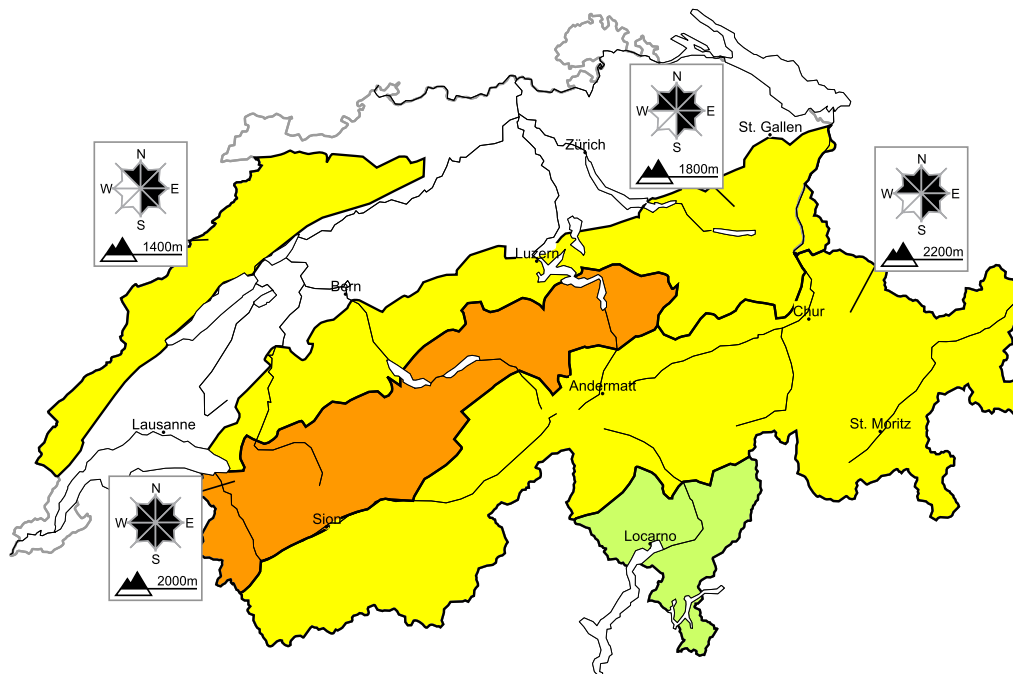

## Considerable avalanche danger will be encountered in some regions. Fresh snow drifts require caution

Edition: 1.2.2018, 17:00 / Next update: 2.2.2018, 08:00

### Avalanche danger

#### region E

#### Old snow

Individual avalanche prone locations for dry avalanches are to be found in particular in extremely steep terrain. Even a small avalanche can sweep snow sport participants along and give rise to falls.