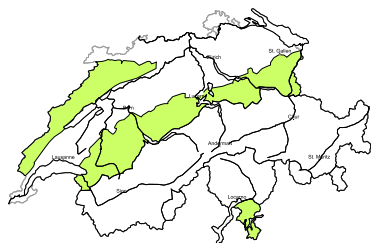

Caution is to be exercised in areas with glide cracks

Edition: 29.1.2018, 17:00 / Next update: 30.1.2018, 08:00

Avalanche danger

region C

Level 1, low

Full-depth avalanches

On steep grassy slopes full-depth avalanches are possible. They can be released at any time of day or night. Areas with glide cracks are to be avoided as far as possible.

Old snow

Individual avalanche prone locations for dry avalanches are to be found in particular in extremely steep terrain. Even a small avalanche can sweep snow sport participants along and give rise to falls.