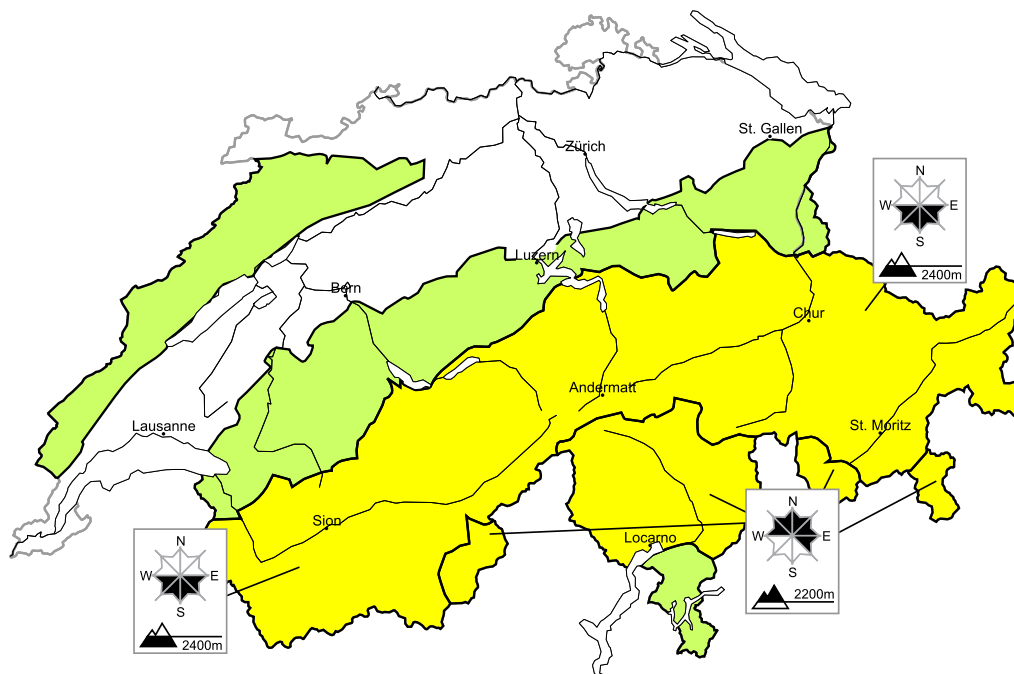

Caution is to be exercised in areas with glide cracks

Edition: 29.1.2018, 17:00 / Next update: 30.1.2018, 08:00

Avalanche danger

region C

Level 1, low

Full-depth avalanches

On steep grassy slopes full-depth avalanches are possible. They can be released at any time of day or night. Areas with glide cracks are to be avoided as far as possible.

Old snow

Individual avalanche prone locations for dry avalanches are to be found in particular in extremely steep terrain. Even a small avalanche can sweep snow sport participants along and give rise to falls.