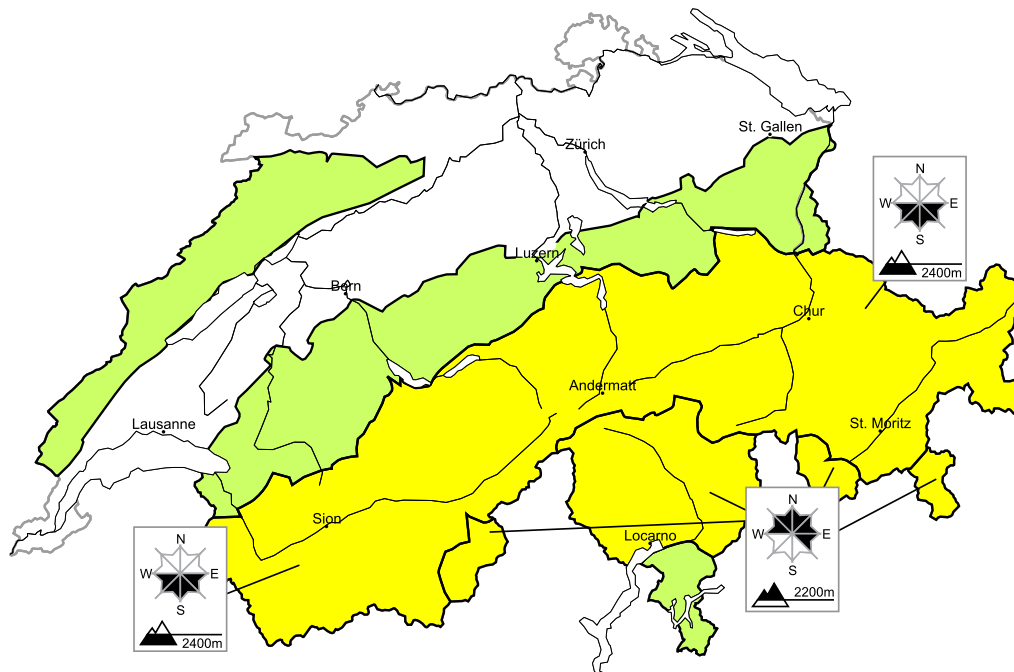

Caution is to be exercised in areas with glide cracks

Edition: 29.1.2018, 17:00 / Next update: 30.1.2018, 08:00

Avalanche danger

region A **Level 2, moderate**

Full-depth avalanches

Avalanche prone locations

Danger description

Medium-sized and, in isolated cases, large full-depth avalanches are possible. They can be released at any time of day or night. Areas with glide cracks are to be avoided.

Old snow

Avalanches can in isolated cases be released in near-surface layers, in particular by large additional loads. Even a small avalanche can sweep snow sport participants along and give rise to falls. Very steep shady slopes are to be traversed by snow sport participants one at a time.

Danger levels

1 low

2 moderate

3 consider.

4 high

5 very high