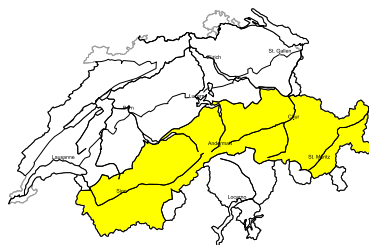

Caution is to be exercised in areas with glide cracks

Edition: 29.1.2018, 17:00 / Next update: 30.1.2018, 08:00

Avalanche danger

region A **Level 2, moderate**

Full-depth avalanches

Avalanche prone locations

Danger description

Medium-sized and, in isolated cases, large full-depth avalanches are possible. They can be released at any time of day or night. Areas with glide cracks are to be avoided.

Old snow

Avalanches can in isolated cases be released in near-surface layers, in particular by large additional loads. Even a small avalanche can sweep snow sport participants along and give rise to falls. Very steep shady slopes are to be traversed by snow sport participants one at a time.

Danger levels

1 low

2 moderate

3 consider.

4 high

5 very high