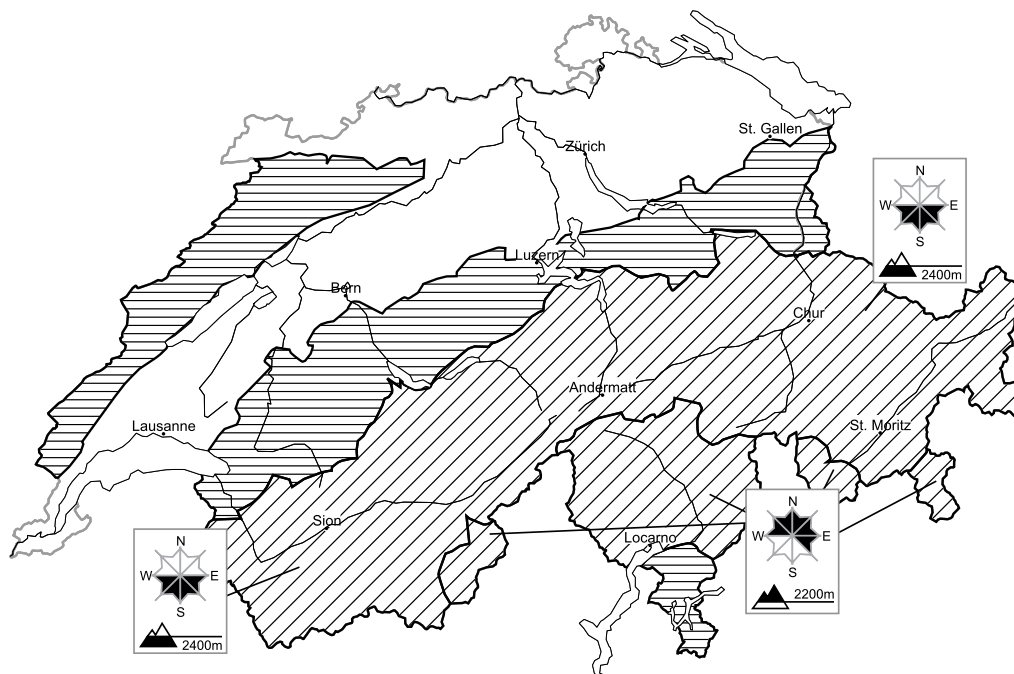

Caution is to be exercised in areas with glide cracks

Edition: 29.1.2018, 17:00 / Next update: 30.1.2018, 08:00

Avalanche danger

region A **Level 2, moderate**

Full-depth avalanches

Avalanche prone locations

Danger description

Medium-sized and, in isolated cases, large full-depth avalanches are possible. They can be released at any time of day or night. Areas with glide cracks are to be avoided.

Old snow

Avalanches can in isolated cases be released in near-surface layers, in particular by large additional loads. Even a small avalanche can sweep snow sport participants along and give rise to falls. Very steep shady slopes are to be traversed by snow sport participants one at a time.

Danger levels